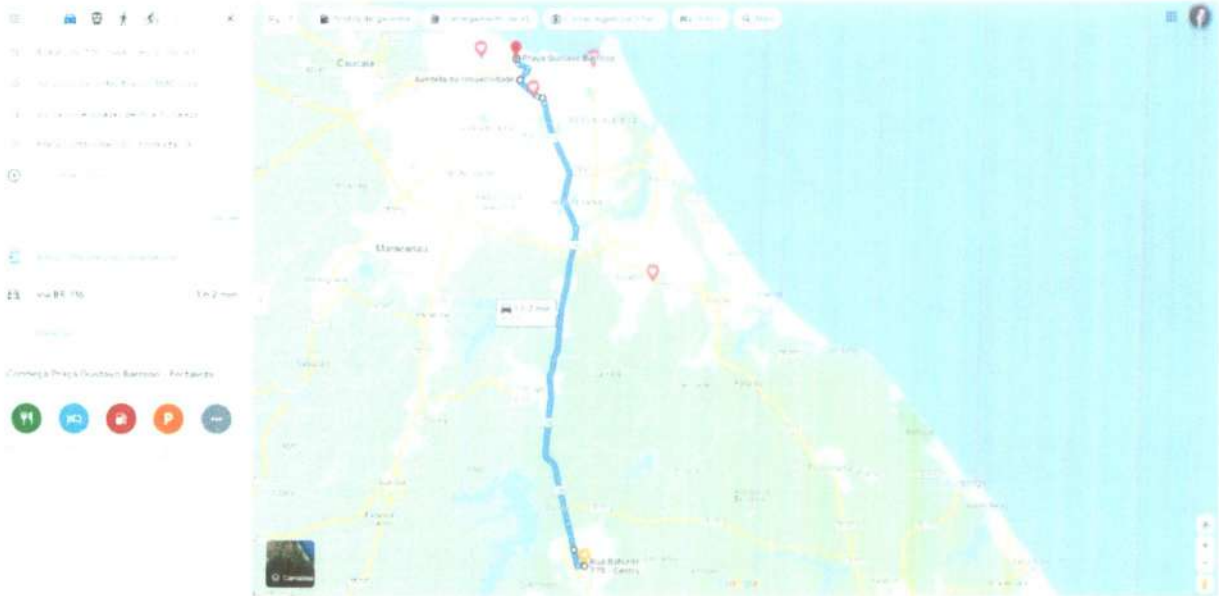

ROTA 23 (SAIDA)

<https://www.google.com/maps/dir/Est%C3%A1dio+O%C3%ADmpico+Hor%C3%A1cio+Domingos+de+Sousa+-+Rua+Batunt%C3%A9,+770+-+Centro,+Horizonte+-+CE/1.753533,-38.5208524/Av.+da+Universidade+-+Benfica,+Fortaleza+-+CE/Pra%C3%A7a+Gustavo+Barroso+-+Fortaleza,+CE/@3.9058866,38.4705981,11.5z/data=!4m4!1m2!1m1!1s0x7b8b008f34ca1ed0xf99826ab8eb3c27d12m2!1d-38.4880095!2d-4.1047379!3m4!1m2!1d-38.4927188!2d-4.1048887!3s0x7b8b00f65a694e50x27ac6550bad1d1a813m4!1m2!1d-38.4938874!2d-4.1030293!3s0x7b8b0056238d5a90x19b460829bc6bb5d13m4!1m2!1d-38.4963946!2d-4.0919459!3s0x7b8b00337284d970x6132972efd516ca011m5!3m4!1m2!1d-38.5379616!2d-3.7418861!3s0x7c7490fe35c98430xc7a281cfd4ecca1m5!1m1!1s0x7c74906724de3670xc1651361c629cc48!2m2!1d-38.5381658!2d-3.7399022!1m5!1m1!1s0x7c7490bb0f791c5f0xef8f8d34736e6fb3!2m2!1d-38.541042!2d-3.7237617!3e0>