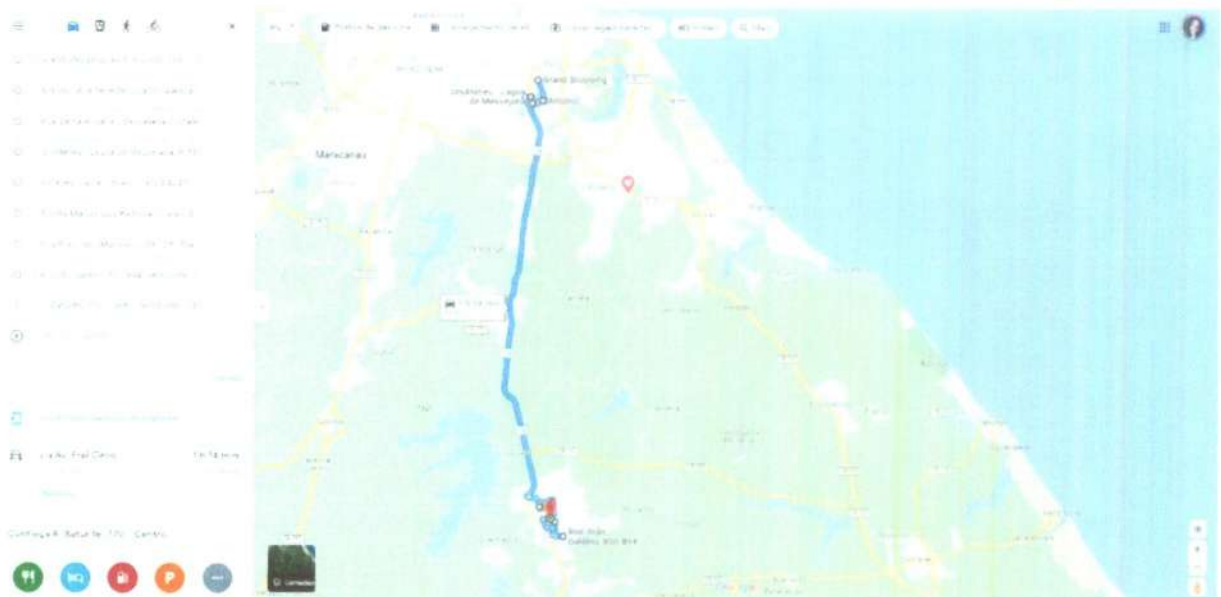

ROTA 32 (RETORNO)

<https://www.google.com.br/maps/dir/Grand+Shopping/Antonio/Rua+Santa+Rosa%3A111a+-+Messejana,+Fortaleza+-+CE/+60871060/Uniateneu+-+Lagoa+de+Messejana+-+Rua+Manoel+Arruda+-+Messejana,+Fortaleza+-+CE/+4.0971997,-38.4952629/Escola+Manoel+Luiza+Barbosa+Chaves/+4.1064269,-38.4851415/+4.1162101,-38.4797841/R.+Baturit%C3%A9,+770+-+Centro/@-3.9668214,-38.4511266,11.71z/data=!4m6!1m5!1m1!1s0x7c74fed230c82810x84db37ebc68f3a7d12m2!1d-38.497315812d-3.818075413s0x7c74fed230c82810x84db37ebc68f3a7d12m2!1d-38.49393412d-3.831796411m5!1m1!1s0x7c74fe20830371d0xf0c3b08d54429c4812m2!1d-38.500574312d-3.833305411m5!1m1!1s0x7c74fe14ae24a810x8b35f14b0880efa712m2!1d-38.502096112d-3.829279511m5!1m3m4!1m2!1d-38.488955112d-4.093216413s0x7b8affe8d4019830xe228f1fe01f218a11m5!1m1!1s0x7b8affc7cad8df0x9a1b9f13ed7bbe2612m2!1d-38.486646712d-4.094206411m0!1m15!1m4!1m2!1d-38.486271412d-4.115744813s0x7b8b0751425a5050x822e7c6870298342!1m4!1m2!1d-38.487825912d-4.110476213s0x7b8b0097fcb8dfb0xf99f998a9b0c447513m4!1m2!1d-38.493115112d-4.105035513s0x7b8b00fabcdacdc0x24d5ff4be8f321fa!1m5!1m1!1s0x7b8b008f34ca1ed0xf99826ab8eb3c27d12m2!1d-38.488009512d-4.104737913e0>