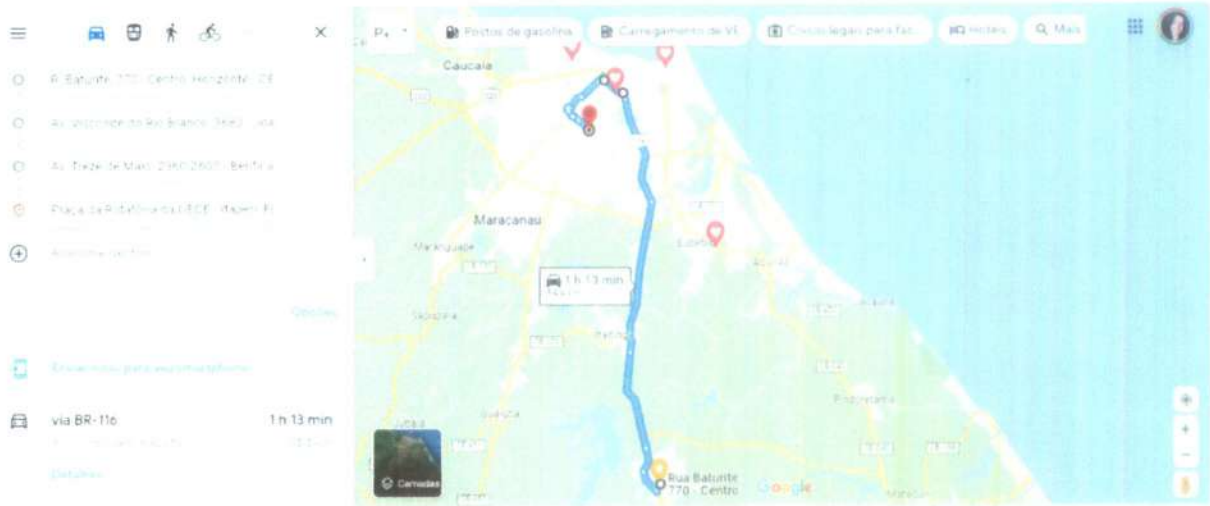

ROTA 20 (SAIDA)

<https://www.google.com.br/maps/dir/Est%C3%A1dio+O%C3%ADmpico+Hor%C3%A1cio+Domingos+de+Sousa+-+Rua+Batunt%C3%A9,+770+-+Centro,+Horizonte+-+CE/-3.753533,-38.5208524/3.741637,-38.5382628/3.7867845,-38.5520908/@-3.90252,-38.5415578,10.75z/data=!4m16!4m15!1m1!1s0x7b8b008f34ca1ed0x99826ab8eb3c27d12m2!1d-38.4880095!2d-4.1047379!1m0!1m5!3m4!1m2!1d-38.5654879!2d-3.7619949!3s0x7c749543fcd29d0x94d30fb964336350!1m0!3e0>