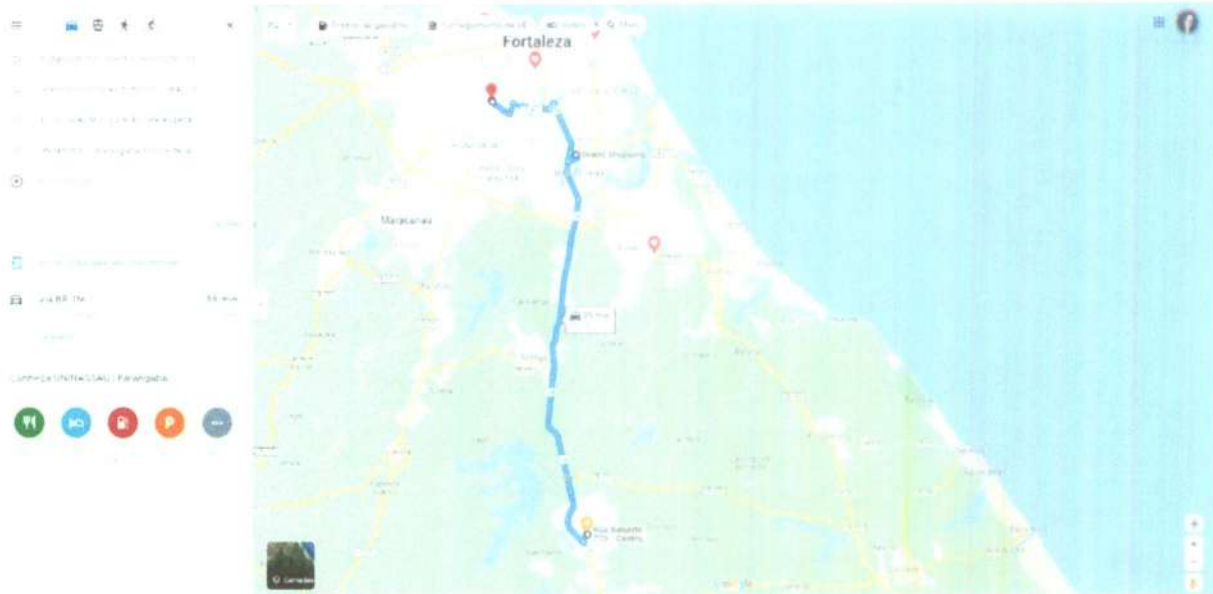

### ROTA 28 (RETORNO)

<https://www.google.com.br/maps/dir/3.7782051,-38.5614088/UNINASSAU+%7C+Parangaba/UECE+-+Universidade+Estadual+do+Cear%C3%A1+campus+Itaperi/4.131858,-38.4829413/4.0971997,-38.4952629/Escola+Maria+Luiza+Barbosa+Chaves/-4.1064269,-38.4851415/4.1162101,-38.4797841/R+Baturit%C3%A9,+770+-+Centro/@-3.9606923,38.5009101,11.5z/data=!4m3!4m2!1m1!1s0x7c74ea387a4ca11:0xa708864ee983167c!2m2!1d-38.5617792!2d-3.7772636!1m5!1m1!1s0x7c74ea387a4ca11:0xa708864ee983167c!2m2!1d-38.5532076!2d-3.7879583!1m0!1m5!3m4!1m2!1d-38.4871994!2d-4.0942045!3s0x7b8baffb4a63a03:0x9dea505ba365163a!1m5!1m1!1s0x7b8baffc7cad8df:0x9a1b9f13ed7bbe26!2m2!1d-38.4866467!2d-4.0942064!1m0!1m5!3m4!1m2!1d-38.4862714!2d-4.1157448!3s0x7b8b0751425a505:0x822e7c6870298342!3m4!1m2!1d-38.4878259!2d-4.1104762!3s0x7b8b0097fc8dbf:0xe199f8ea960c4475!3m4!1m2!1d-38.4931151!2d-4.1050355!3s0x7b8b00fabcd0cad:0x24d5ff4be8f321fa!1m5!1m1!1s0x7b8b008f34ca1ed0xf99826ab8eb3c27d12m2!1d-38.4880095!2d-4.1047379!3e0>

### ROTA 29 (SAIDA)

<https://www.google.com.br/maps/dir/Est%C3%A1dio+O%C3%ADmpico+Hor%C3%A1cio+Domingos+de+Sousa+-+Rua+Batur%C3%A9,+770+-+Centro,+Horizonte+-+CE/Grand+Shopping,+Av.+Frei+Cirilo,+3840+-+Messejana,+Fortaleza+-+CE,+60840-285/-3.7782051,-38.5614088/UNINASSAU+%7C+Parangaba,+em+frente+ao+shopping+-+Av.+Dr.+Silas+Munguba+-+Parangaba,+Fortaleza+-+CE/@-3.9308327,-38.4753349,11.5z/data=!4m2!1m2!1m1!1s0x7b8b008f34ca1ed0xf99826ab8eb3c27d2m2!1d:-38.4880095!2d:4.1047379!1m1!1s0x7c74fed230c82810x84db37ebc68f3a7d2m2!1d:-38.4973158!2d:-3.8180754!1m0!1m1!1s0x7c74ea387a4ca110xa708864ee983167c12m2!1d:-38.5617792!2d:3.7772636!3e0>