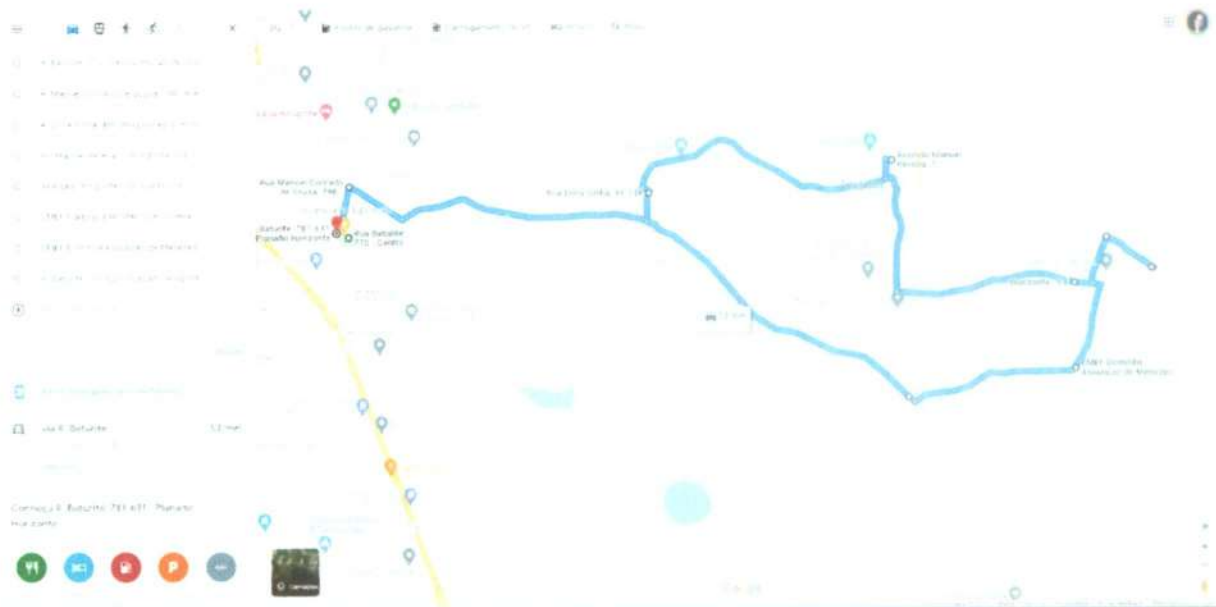

ROTA 07-1 (SAIDA)

<https://www.google.com.br/maps/dir/R+Baturit%C3%A9,+770+-+Centro,+Horizonte+-+CE,+62884-000/@-4.0990478,-38.4879611/-4.0997776,-38.4542214/-4.0961678,-38.4269012/-4.1099061,-38.4065601/-4.1082551,-38.3976293/EMEF+Domitila+Assuncao+de+Menezes+-+R+Jos%C3%A9+Arceino+de+Menezes+-+Mundo+Novo,+Horizonte+-+CE/@-4.1042101,-38.4893726/@-4.1125858,-38.4585651,14.25z/data=!4m4!4m3!1m5!1m1!1s0x7b8b00f34ca1ed0x5f99826ab8eb3c27d12m2!1d-38.488009512d-4.104737913e0!1m0!1m0!1m5!3m4!1m2!1d-38.403430412d-4.106098813s0x7b8bb570f0ac10x5c4a68fb4d493d33!1m5!3m4!1m2!1d-38.402934312d-4.104857313s0x7b8bb566e3a3cc30x9602bc886a26c45!1m1!1s0x7b8bb7ee49230d90x7c13351396d4f8b12m2!1d-38.406193712d-4.119425813m4!1m2!1d-38.425046112d-4.122654513s0x7b8bb13d1e8670f0x1a8bbd7ee01c3c0d13m4!1m2!1d-38.488004612d-4.099261613s0x7b8b0012ecf84ad0x5546d5fbd52dcb11m013e0>