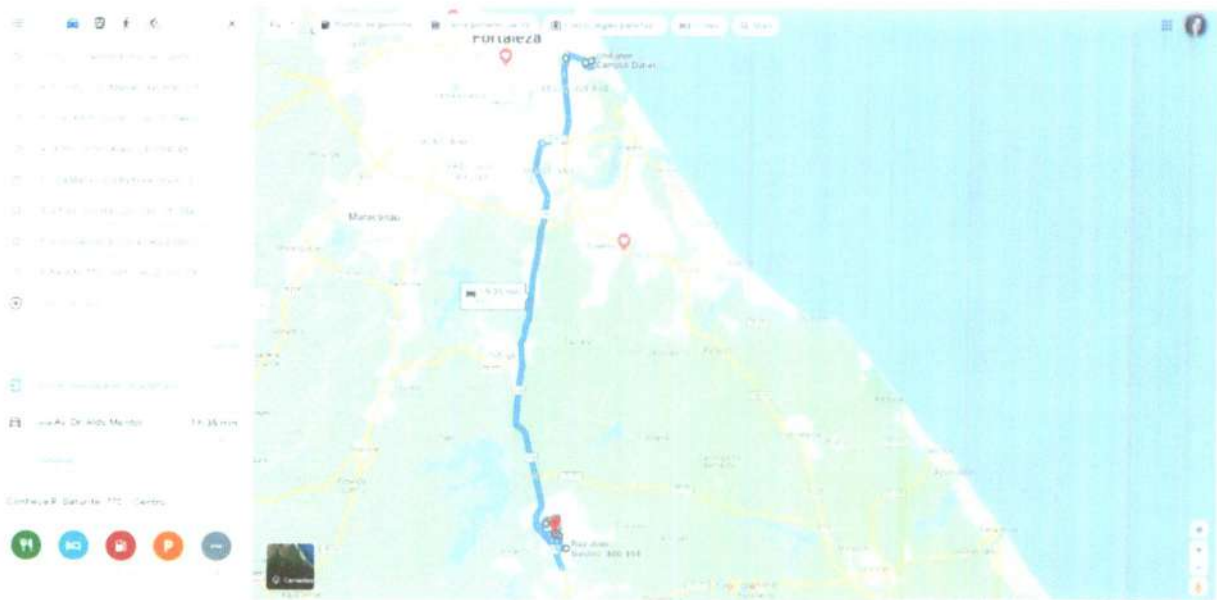

ROTA 34 (RETORNO)

<https://www.google.com.br/maps/dir/Unifanor+-Campus+Dunas/Rua+Zuca+Accioly/Rua+Jo%C3%A3o+Adolfo+Gurgel/4.0971997,-38.4952629/Escola+Maria+Luiza+Barbosa+Chaves/4.1064269,-38.4851415/4.1162101,-38.4797841/R+Baturit%C3%A9,+770+-Centro/@-3.933676,-38.4496649,11.5z/data=!4m7!4m6!1m10!1m1!1s0x7c74647389b6eb7:0xd64299abd3fd5298!2m2!1d-38.4626245!2d-3.7491805!3m4!1m2!1d-38.462316!2d-3.753098!3s0x7c74640471c4441:0xd45b13076a82b49!1m5!1m1!1s0x7c74615cf17c885:0x31a614a9987995b5!2m2!1d-38.466932!2d-3.750901!1m1!1s0x7c74626f44c:d63:0xd3404d2cdc61d56d!2m2!1d-38.4820118!2d-3.7474234!3m4!1m2!1d-38.4866216!2d-4.1220219!3s0x7b8b07847120747:0x7af69312fba8da78!3m4!1m2!1d-38.4949498!2d-4.1076449!3s0x7b8b00def7e376f:0xe107e8880eaf148:1m5!3m4!1m2!1d-38.488955!2d-4.0932164!3s0x7b8b07847120747:0x7af69312fba8da78!3m4!1m2!1d-38.4866467!2d-4.0942064!1m0!1m15!3m4!1m2!1d-38.4862714!2d-4.1157448!3s0x7b8b0751425a505:0x822e7c6870298342!3m4!1m2!1d-38.4878259!2d-4.1104762!3s0x7b8b0097fcb8df:0xe9998e9a9b0:4475!3m4!1m2!1d-38.491115!2d-4.1050355!3s0x7b8b00fabc0dcd:0x24d5f4be8f321fa!1m5!1m1!1s0x7b8b008f34ca1ed0x99826ab8eb3c27d2m2!1d-38.4880095!2d-4.1047379!3e0>