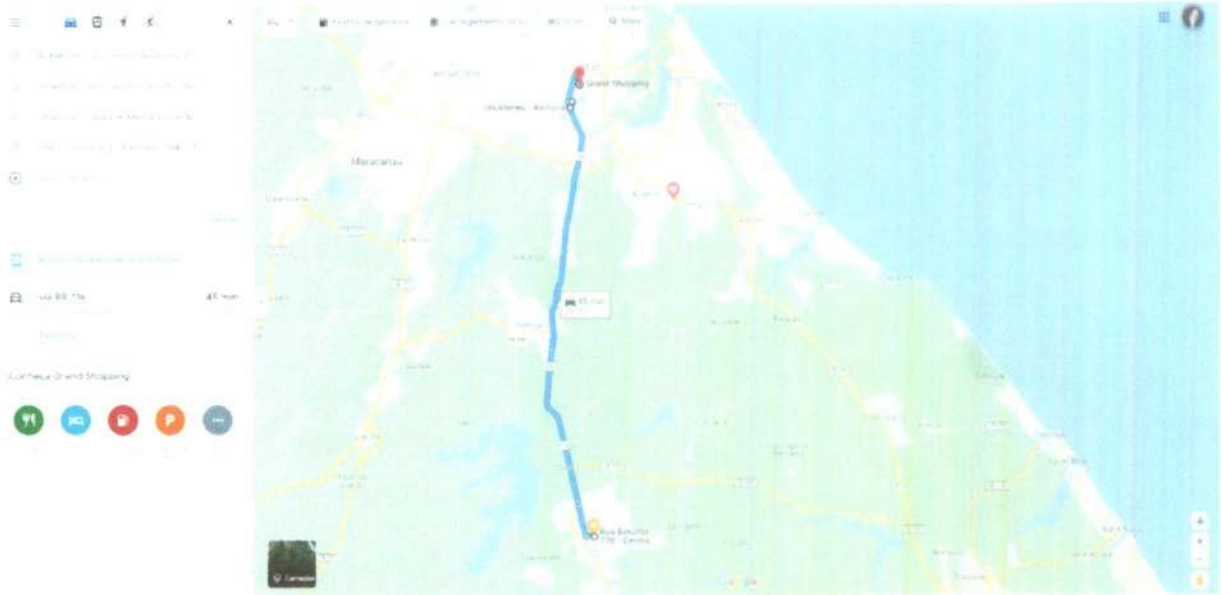

ROTA 32 (SAIDA)

<https://www.google.com.br/maps/dir/Est%C3%A1dio+OP%C3%ADmpico+Hor%C3%A1cio+Domingos+de+Sousa+-+Rua+Baturit%C3%A9,+770+-+Centro,+Horizonte+-+CE/Uniateneu+-+Reitoria+-+BR-116+-+Messejana,+Fortaleza+-+CE/Uniateneu+-+Lagoa+de+Messejana+-+Rua+Manoel+Arruda+-+Messejana,+Fortaleza+-+CE/Grand+Shopping/@-3.9560528,-38.4797017,11.75z/data=!4m5!1m2!1m1!1s0x7b8b008f34ca1ed0xf99826ab8eb3c27d12m2!1d-38.488009512d-4.104737913m4!1m2!1d-38.491825512d-4.104557813s0x7b8b00f65a694e50x27ac6550bad1d1a813m4!1m2!1d-38.495182512d-4.097754613s0x7b8b0032e1f10ed0xcd290149c76e420e13m4!1m2!1d-38.503684912d-3.833231313s0x7c7501fd668d68f0xe8b546ab61cf17c1m10!1m1!1s0x7c74f1946c81ff70x8b63b8746549371e12m2!1d-38.50350212d-3.833069513m4!1m2!1d-38.503284412d-3.833249813s0x7c7501e29cb76e30x6fa86fb1350b3d581m10!1m1!1s0x7c74fe14ae24a810x8b35f14b0880efa712m2!1d-38.502096112d-3.829279513m4!1m2!1d-38.499163612d-3.813432313s0x7c74f93de8ce4c50x963855240df17c81m5!1m1!1s0x7c74fed230c82810x84db37ebc68f3a7d12m2!1d-38.497315812d-3.818075413e0>