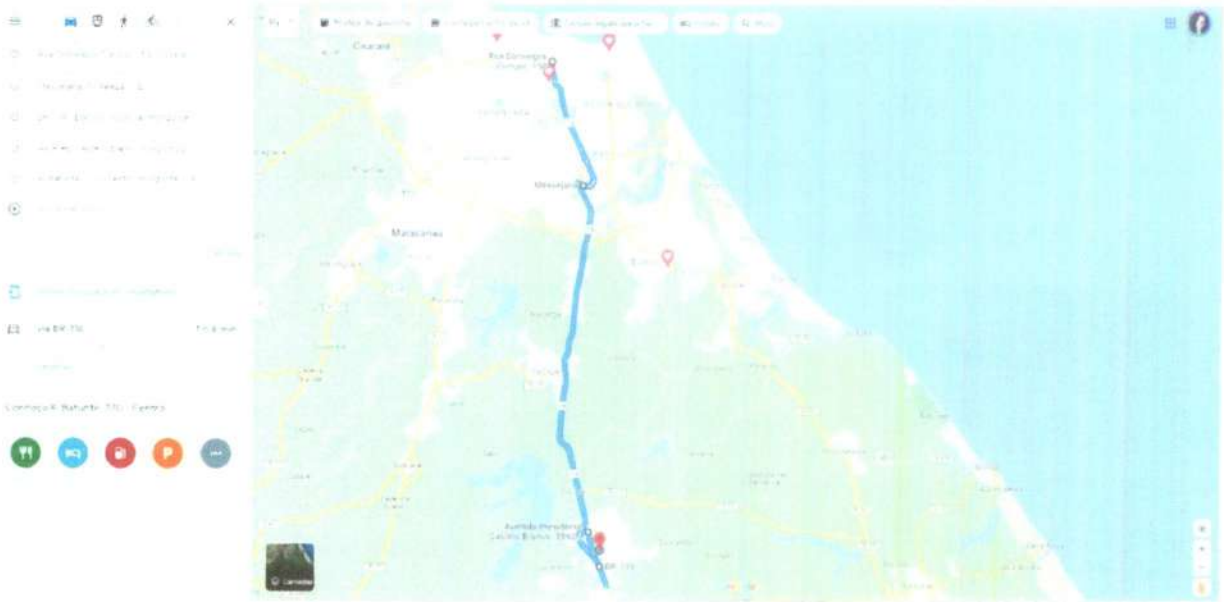

ROTA 30 (RETORNO)

<https://www.google.com/maps/dir/3.7384463,-38.5254004/Terminal+de+Messejana+-+Messejana,+Fortaleza+-+CE/-4.1172896,-38.4881924/-4.0912581,-38.4967165/Est%C3%A1dio+O%C3%ADmpico+Hor%C3%A1cio+Domingos+de+Sousa+-+Rua+Baturit%C3%A9,+770+-+Centro,+Horizonte+-+CE/@-3.9208823,-38.4827408,11.5z/data=!4m3!7m4!1m2!1d-38.5252281!2d-3.7385046!3s0x7c748fdd7ebb6090x56ef8b3f388551e!3m4!1m2!1d-38.4948253!2d-3.8291997!3s0x7c74fb5dc6be9b0x55bea8b3bb36554!1m5!1m1!1s0x7c74fe198d159a10xe06734a76186395f!2m2!1d-38.5017973!2d-3.8312878!1m0!1m10!3m4!1m2!1d-38.4951256!2d-4.0992182!3s0x7b8b005612f9e70x627fc366ff5df313!3m4!1m2!1d-38.4937303!2d-4.1037235!3s0x7b8b005619da7d30x7b22d0784a9309b!1m5!1m1!1s0x7b8b008f34ca1ed0x99826ab8eb3c27d2:m2!1d-38.4880095!2d-4.1047379!3e0>