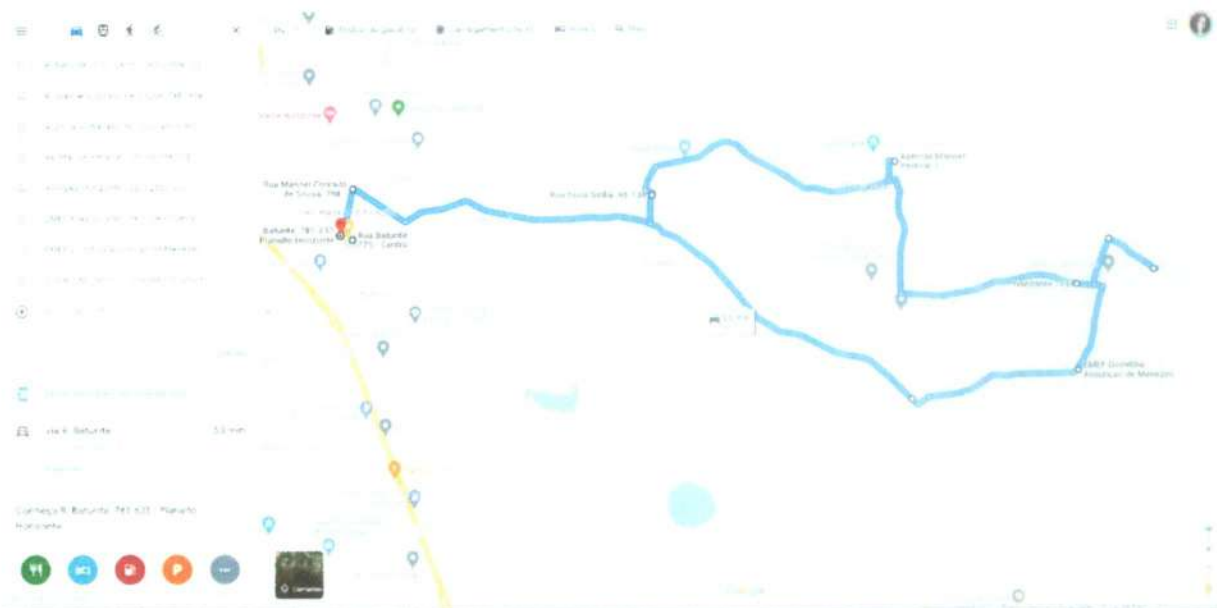

**ROTA 07-1 (SAIDA)**

<https://www.google.com.br/maps/dir/R+Baturit%C3%A9,+770+-+Centro,+Horizonte+-+CE,+62884-000/@-4.0990478,-38.4879611/-4.0997776,-38.4542214/-4.0961678,-38.4269012/-4.1099061,-38.4065601/-4.1082551,-38.3976293/EMEF+Domitila+Assuncao+de+Menezes+-+R+Jos%C3%A9+Arceino+de+Menezes+-+Mundo+Novo,+Horizonte+-+CE/@-4.1042101,-38.4893726/@-4.1125858,-38.4585651,14.25z/data=!4m4!4m3!1m5!1m1!1s0x7b8b00f34ca1ed0x5f99826ab8eb3c27d12m2!1d-38.488009512d-4.104737913e0!1m0!1m0!1m5!3m4!1m2!1d-38.403430412d-4.106098813s0x7b8bb570f0ac10x5c4a68fb4d493d33!1m5!3m4!1m2!1d-38.402934312d-4.104857313s0x7b8bb566e3a3cc30x9602bc886a26c45!1m1!1s0x7b8bb7ee49230d90x7c13351396d4f8b12m2!1d-38.406193712d-4.119425813m4!1m2!1d-38.425046112d-4.122654513s0x7b8bb13d1e8670f0x1a8bbd7ee01c3c0d13m4!1m2!1d-38.488004612d-4.099261613s0x7b8b0012ecf84ad0x5546d5fbd52dcb11m013e0>

ROTA 07 (RETORNO)

https://www.google.com.br/maps/dir/Rua+Batutê%3%A9,+770+-+Centro,+Horizonte+-+CE,+62884-000/4.0990478,38.4879611/4.0997776,38.4542234/4.0961678,38.4269012/4.1099061,38.4065601/4.1082551,38.3976293/EMEF+Domitília+Assunção+de+Menezes+-+Rua+José+C3%A9+Arcelino+de+Menezes+-+Mundo+Novo,+Horizonte+-+CE/4.1042101,38.4893726/@-4.1125858,-38.4585651,14.25z/data=!4m4!3m1!1s0x7b8b008f34ca1ed0x99826ab8eb3c27d2m2!1d-38.4880095!2d4.1047379!1m0!1m0!1m0!1m5!3m4!1m2!1d-38.4034304!2d-4.1060988!3s0x7b8bb5700f0ac1e0xeca4a68fb4d493d33!1m5!3m4!1m2!1d-38.4029343!2d-4.1048573!3s0x7b8bb566e3aecc30x9602bc886a26c45!1m5!1m1!1s0x7b8bb7ee49230d90x17c13351396d4f8b12m2!1d-38.4063937!2d-4.1194258!3m4!1m2!1d-38.4250461!2d-4.1226545!3s0x7b8bb13d1e8670fxfa8bb6d7ee01c3c0d!3m4!1m2!1d-38.4880046!2d-4.0992616!3s0x7b8b0012ecf84ad0x5546d5fba52dcb!1m0!3e0