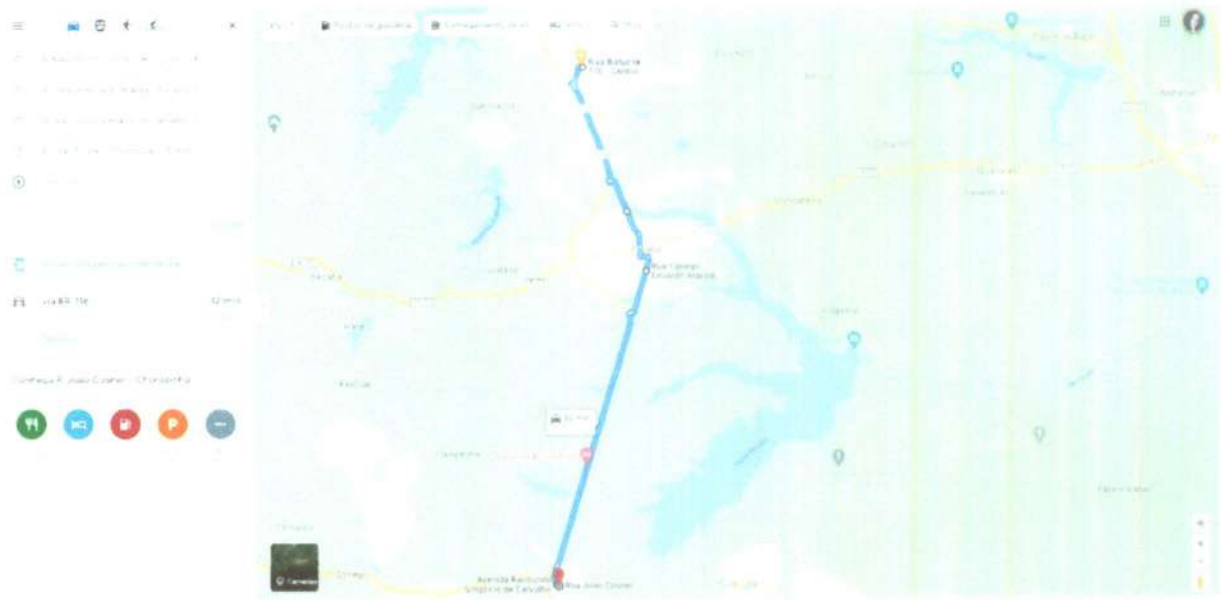

ROTA 06 (RETORNO)

<https://www.google.com.br/maps/dir/R+Baturit%C3%A9,+770+Centro+Horizonte+CE,+62884-000/Rua+C%C3%B4nego+Eduardo+Araújo+Pacajus+Pacajus+CE/Av+Raimundo+Simpf%C3%ADcio+de+Carvalho+Chorozinho+CE,+62875-000/R+Jo%C3%A3o+Cosner+Chorozinho+CE,+62875-000/@-4.1943571,-38.4782497,12.5z/data=!4m3!4m3!1m1!1s0x7b8b008f34ca1ed0x:f99826abb8eb3c27d!2m2!1d-38.4880095!2d-4.1047379!3m4!1m2!1d-38.4712375!2d-4.1590702!3s0x7b8ba1b7c6991f0x:91d72b91aa03d371m5!1m1!1s0x7b8b9ea4b4225ed0x:e651c66265d4a7da!2m2!1d-38.463986!2d-4.1816334!1m5!1m1!1s0x7b8cf45057e96430x:af4e74ff1fb8097e12m2!1d-38.498186!2d-4.3001517!1m5!1m1!1s0x7b8cf456744fab50x:3fed7d8b68c41be!2m2!1d-38.4972746!2d-4.3004613e0>