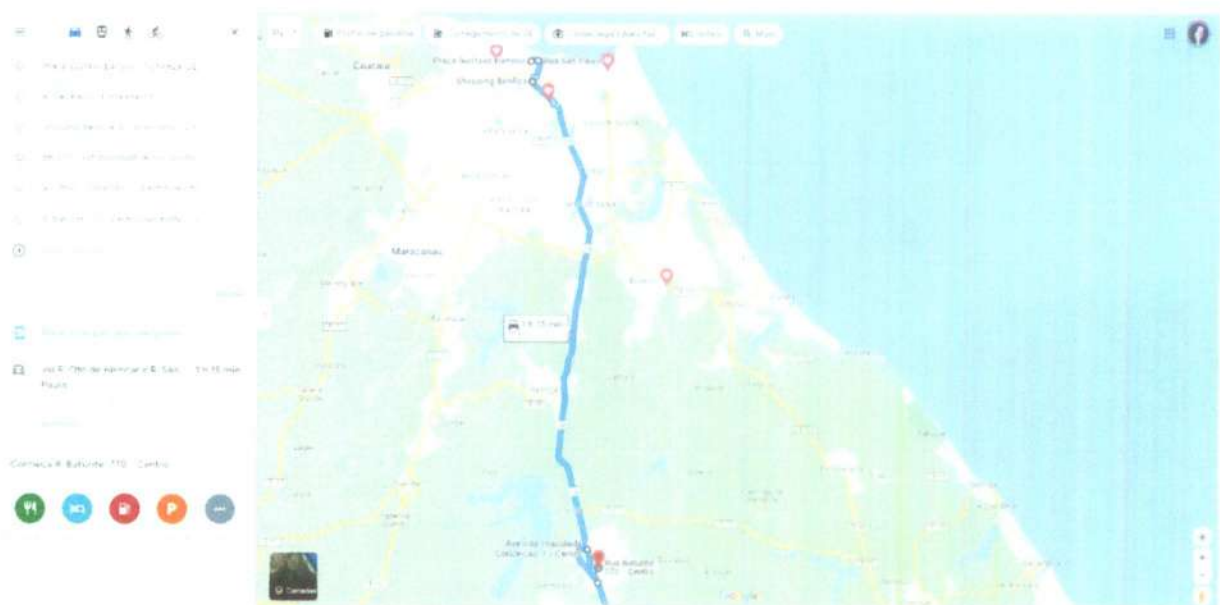

ROTA 27 (RETORNO)

<https://www.google.com.br/maps/dir/Pra%C3%A7a+Gustavo+Barroso+-+Centro,+Fortaleza+-+CE,+60010-700/R.+S%C3%A3o+Paulo+-+Fortaleza,+CE/Shopping+Benfica+-+Rua+Carapim+-+Benfica,+Fortaleza+-+CE/-4.1167397,-38.4883915,-4.09096,-38.4968829/Est%C3%A1dio+OP%C3%ADmpico+Hor%C3%A1cio+Domingos+de+Sousa+-+Rua+Baturit%C3%A9,+770+-+Centro,+Horizonte+-+CE/@-3.914324,-38.4802934,11.5z/data=!4m4!1m2!1m1!1s0x7c749bb0f791c5f:0xef8f8d34736e6fb!2m2!1d-38.541042!2d3.7237617!1m5!1m1!1s0x7c749b19f4a57bb:0x8986932419283476!2m2!1d-38.5356663!2d-3.7233693!3m4!1m2!1d-38.5367055!2d3.7349203!3s0x7c74907c277d90d:0x1df1430504036e1!3m4!1m2!1d-38.5395506!2d3.7363267!3s0x7c74908e5e7296d:0xdd3376c858f46cd!1m5!1m1!1s0x7c7490e54ee0451:0xdab9267e19ce3836!2m2!1d-38.5402134!2d-3.7390903!1m0!1m5!3m4!1m2!1d-38.4946827!2d4.1012021!3s0x7b8b004da83c0db:0xfc1ada494a241d0d!1m5!1m1!1s0x7b8b008f34ca1ed0x99826ab8eb3c27d2m2!1d-38.4880095!2d-4.1047379!3e0>