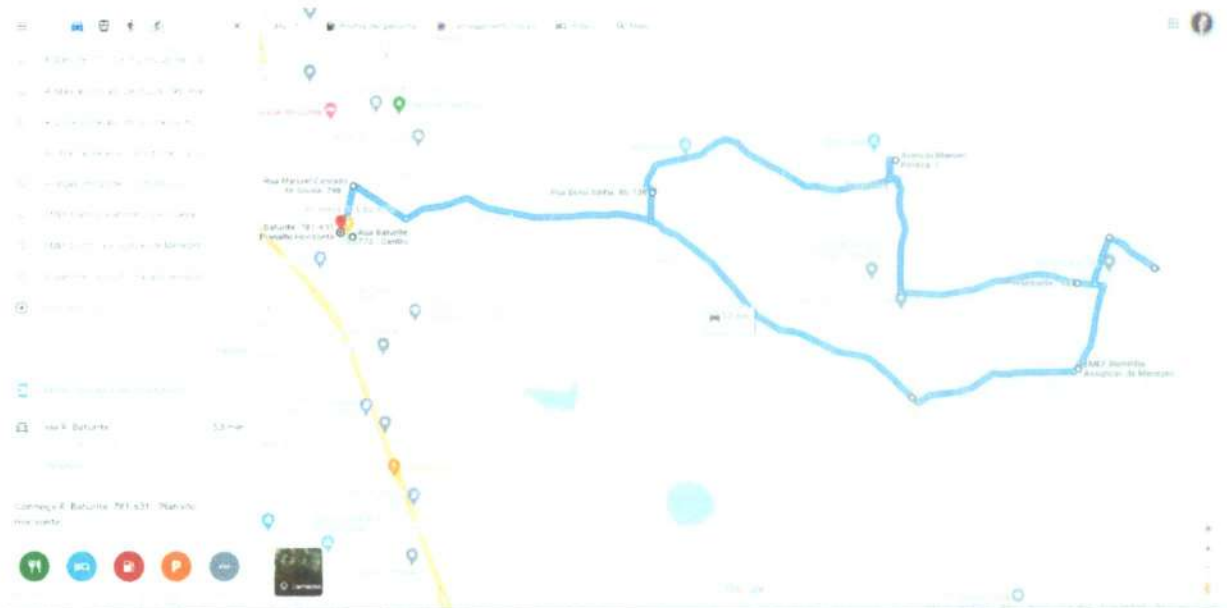

ROTA 08 (RETORNO)

<https://www.google.com.br/maps/dir/R.+Batutê%3%A9,+770+-+Centro,+Horizonte+-+CE,+62884-000/4.0990478,-38.4879611/4.0997776,-38.4542234/4.0961678,-38.4269012/4.1099061,-38.4065601/4.1082551,-38.3976293/EMEF+Domitila+Assuncao+de+Menezes+-+Rua+Jos%C3%A9+Arcelino+de+Menezes+-+Mundo+Novo,+Horizonte+-+CE/4.1042101,-38.4893726/@-4.1125858,-38.4585651,14.25z/data=!4m40!4m39!1m5!1m1!1s0x7b8b008f34ca1ed0xf99826ab8eb3c27d12m2!1d-38.4880095!2d-4.1047379!1m0!1m0!1m0!1m5!3m4!1m2!1d-38.4034304!2d-4.1060988!3s0x7b8bb5700f0ac110ec4a68fb4d493d33!1m5!3m4!1m2!1d-38.4029343!2d-4.1048573!3s0x7b8bb566e3aeecc30x9602bc886a26c45!1m15!1m1!1s0x7b8bb7ee49230d90xf7c13351396d4f8b12m2!1d-38.4063937!2d-4.1194258!3m4!1m2!1d-38.4250461!2d-4.1226545!3s0x7b8bb13d1e8670f0xfa8bb6d7ee01c3c0d!3m4!1m2!1d-38.4880046!2d-4.0992616!3s0x7b8b0012ecf84ad0x5546dc5fba52dcb!1m0!13e0>