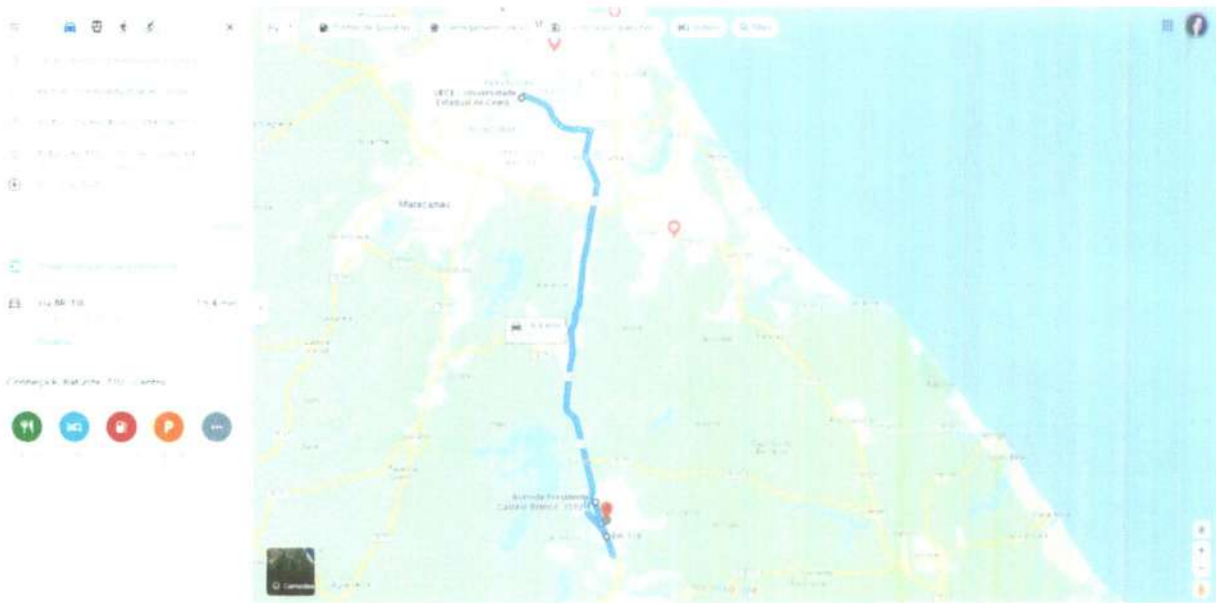

ROTA 20 (RETORNO)

<https://www.google.com.br/maps/dir/UECE+-+Av.+Dr.+Silas+Munguba+-+Itapem,+Fortaleza+-+CE/4.1172896,-38.4881924/4.0912581,-38.4967165/Est%C3%A1dio+O%C3%ADmpico+Hor%C3%A1cio+Domingos+de+Sousa+-+Rua+Batunt%C3%A9,+770+-+Centro,+Horizonte+-+CE/@-3.9554531,-38.4591168,11.5z/data=!4m36!4m35!1m15!1m1!1s0x7c74e941a80729d0x435522e281ee9632!2m2!1d-38.5532076!2d-3.7879583!3m4!1m2!1d-38.552024!2d-3.7862961!3s0x7c74e93f28be9fd0x8b7d51476dd092cb!3m4!1m2!1d-38.5517306!2d-3.7863952!3s0x7c74e93924d4c87!0x838a95c3e1f508de!1m0!1m10!3m4!1m2!1d-38.4951256!2d-4.0992182!3s0x7b8b005612f9e70x627fc366ff5df313!3m4!1m2!1d-38.4937303!2d-4.1037235!3s0x7b8b005619da7d30xc7b22d0784a9309b!1m5!1m1!1s0x7b8b008f34ca1ed0x99826ab8eb3c27d12m2!1d-38.4880095!2d-4.1047379!3e0>