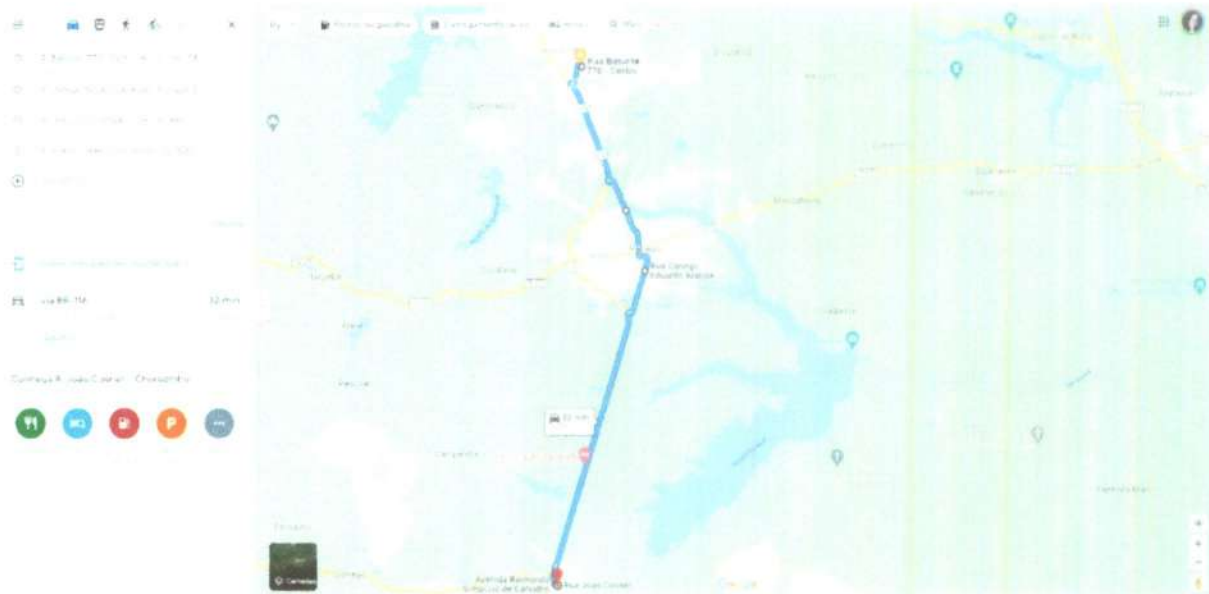

ROTA 07-1 (RETORNO)

https://www.google.com.br/maps/dir/Rua+Batutê%3%A9,+770+-+Centro,+Horizonte+-+CE,+62884-000/Rua+C3%A9+Eduardo+Araripe+-+Pacajus,+Pacajus+-+CE/Av.+Raimundo+Simplício+de+Carvalho+-+Chorozinho,+CE,+62875-000/Rua+João+C3%A9+Cosner+-+Chorozinho,+CE,+62875-000/@-4.1943571,38.4782497,12.5z/data=!4m3!4m3!1m1!1s0x7b8b008f34ca1ed0x99826ab8eb3c27d2m2!1d-38.4880095!2d-4.1047379!3m4!1m2!1d-38.4712375!2d-4.1590702!3s0x7b8ba1b77c6991f0x91d72b91aa03d37!1m5!1m1!1s0x7b8bb9ea4b4225ed0xe651c66265d4a7da!2m2!1d-38.4631986!2d-4.1816334!1m5!1m1!1s0x7b8cf45057e96430xaf4e74f1fb8097e!2m2!1d-38.4981861!2d-4.3001537!1m5!1m1!1s0x7b8cf456744fab50x3fed7d8b68c41be!2m2!1d-38.4927246!2d-4.300461e0