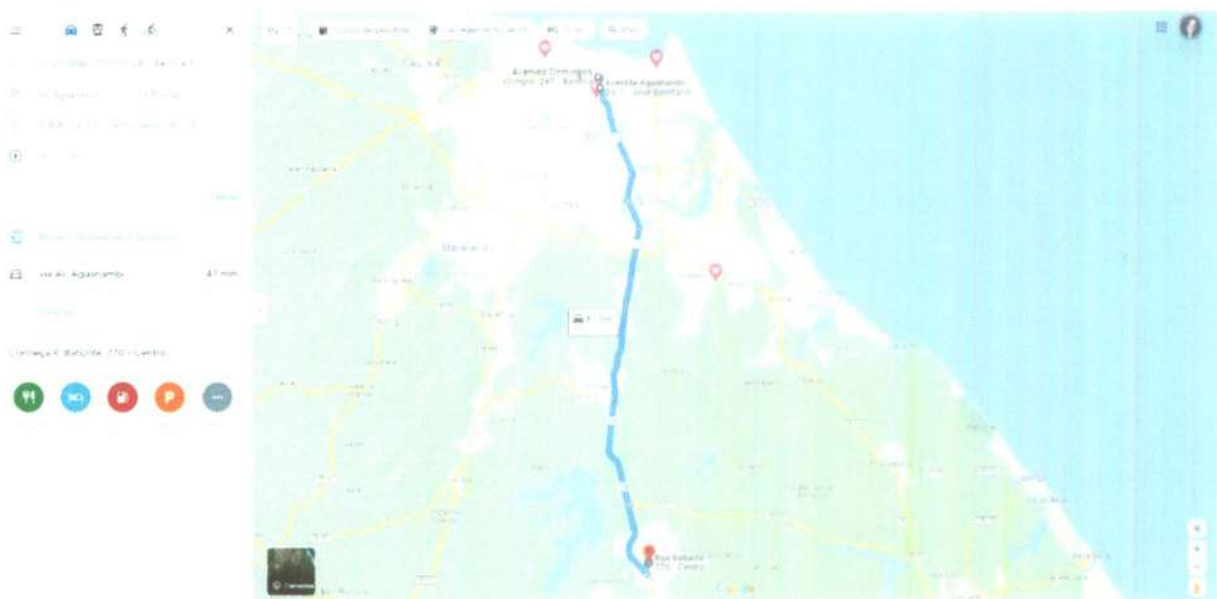

ROTA 14 (RETORNO)

<https://www.google.com.br/maps/dir/3.7379191,-38.5269711/3.7460614,-38.525401/Est%C3%A1dio+O%C3%ADmpico+Hor%C3%A1cio+Domingos+de+Sousa+-+Rua+Batunt%C3%A9,+770+-+Centro,+Horizonte+-+CE/@-3.9134909,-38.5211675,11.5z/data=!4m15!4m14!1m5!3m4!1m2!1d-38.5257785!2d-3.7437497!3s0x7c748ce294ccc6950x9e6490d85c6a7150!1m0!1m5!1m1!1s0x7b8b008f34ca1ed0xf99826ab8eb3c27d2m2!1d-38.4880095!2d-4.1047379!3e0>