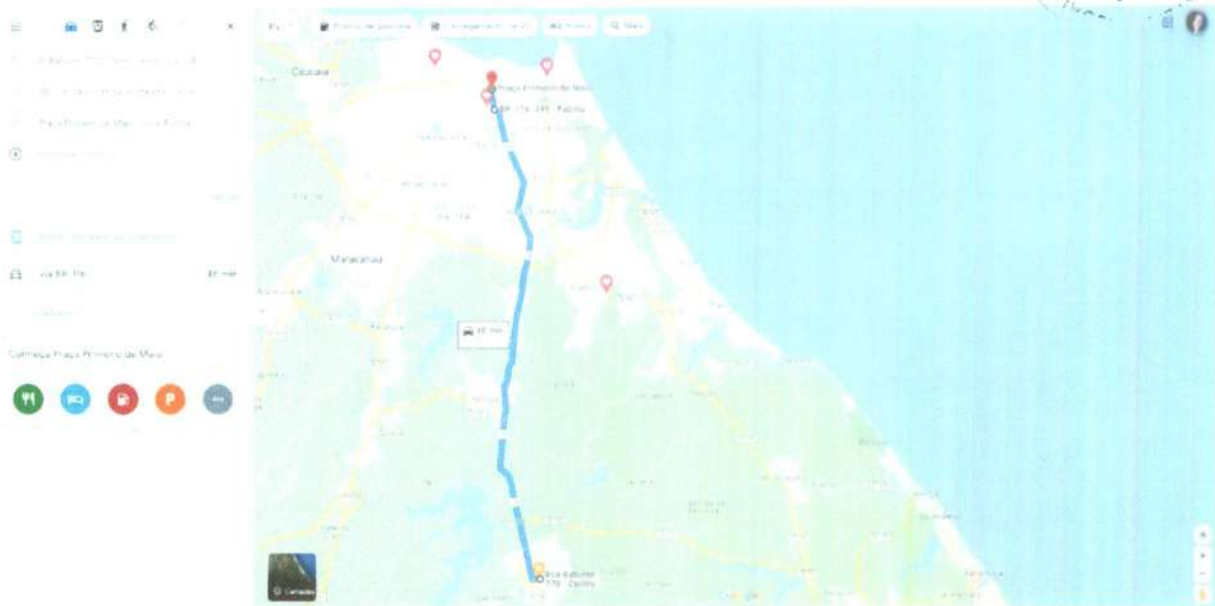

ROTA 30 (RETORNO)

<https://www.google.com/maps/dir/3.7384463,-38.5254004/Terminal+de+Messejana+-+Messejana,+Fortaleza+-+CE/-4.1172896,-38.4881924/-4.0912581,-38.4967165/Est%C3%A1dio+O%C3%ADmpico+Hor%C3%A1cio+Domingos+de+Sousa+-+Rua+Baturit%C3%A9,+770+-+Centro,+Horizonte+-+CE/@-3.9208823,-38.4827408,11.5z/data=!4m3!7m4!1m2!1d-38.5252281!2d-3.7385046!3s0x7c748fdd7ebb6090x56ef8b3f388551e!3m4!1m2!1d-38.4948253!2d-3.8291997!3s0x7c74fb5dc6be9b0x55bea8b3bb36554!1m5!1m1!1s0x7c74fe198d159a10xe06734a76186395f!2m2!1d-38.5017973!2d-3.8312878!1m0!1m10!3m4!1m2!1d-38.4951256!2d-4.0992182!3s0x7b8b005612f9e70x627fc366ff5df313!3m4!1m2!1d-38.4937303!2d-4.1037235!3s0x7b8b005619da7d30x7b22d0784a9309b!1m5!1m1!1s0x7b8b008f34ca1ed0x99826ab8eb3c27d2:m2!1d-38.4880095!2d-4.1047379!3e0>

### ROTA 31 (SAIDA)

<https://www.google.com.br/maps/dir/Est%C3%A1dio+O%C3%ADmpico+Hor%C3%A1cio+Domingos+de+Sousa+-+Rua+Baturit%C3%A9+-+770+-+Centro,+Horizonte+-+CE/-3.755653,-38.5228607/-3.7402123,-38.5245939/@-3.9052312,-38.4359232,11.5z/data=!4m25!4m24!1m15!1m11!1s0x7b8b00f34ca1ed0xf99826ab8eb3c27d12m2!1d-38.4880095!2d-4.1047379!3m4!1m2!1d-38.4925636!2d-4.1048312!3s0x7b8b00f34ca1ed0xf99826ab8eb3c27d12m2!1d-38.4946657!2d-4.1009652!3s0x7b8b004d4de09bf0xe85772868ec81bf11m5!3m4!1m2!1d-38.5233902!2d-3.7538668!3s0x7c748dec17772f50xc458ba05d2bc93a2!1m0!1e0>