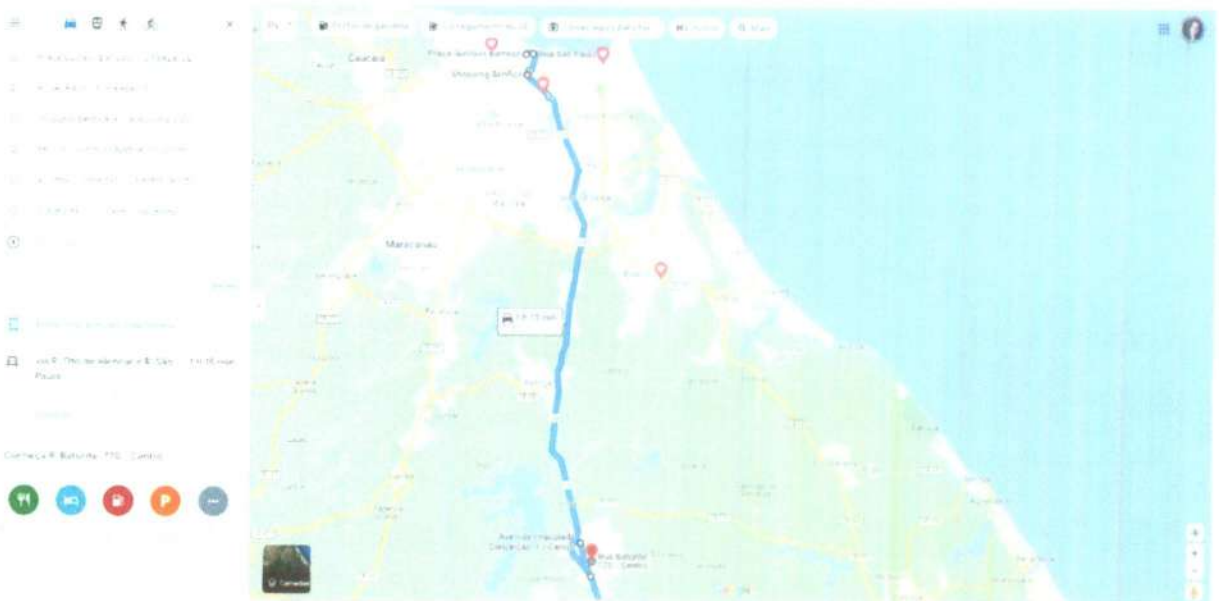

ROTA 23 (RETORNO)

<https://www.google.com/maps/dir/Pra%C3%A7a+Gustavo+Barroso+-+Centro,+Fortaleza+-+CE/+60010-700/R.+S%C3%A3o+Paulo+-+Fortaleza,+CE/Shopping+Benfica+-+Rua+Carapin%C3%A9,+770+-+Centro,+Horizonte+-+CE/@3.914324,-38.4802934,11.5z/data=!4m4!1m2!1m1!1s0x7c7490bb0f791c5f0xef8f8d34736e6fb3!2m2!1d-38.541042!2d-3.7237617!1m5!1m1!1s0x7c7490b19f457bb0x8986932419283476!2m2!1d-38.5356663!2d-3.7233693!3m4!1m2!1d-38.5367055!2d-3.7349203!3s0x7c74907c277d90d0x1df1430504036e1!3m4!1m2!1d-38.5395506!2d-3.7363267!3s0x7c74908e5e7296d0xddd3376c858f46cd!1m5!1m1!1s0x7c7490e54ee04510xdab9267e19ce3836!2m2!1d-38.5402134!2d-3.7390901!1m0!1m5!3m4!1m2!1d-38.4946827!2d-4.1012021!3s0x7b8b004da83c0db0xc1ada49a24!1d0d!1m5!1m1!1s0x7b8b008f34ca1ed0xf99826ab8eb3c27d12m2!1d-38.4880095!2d-4.1047379!3e0>