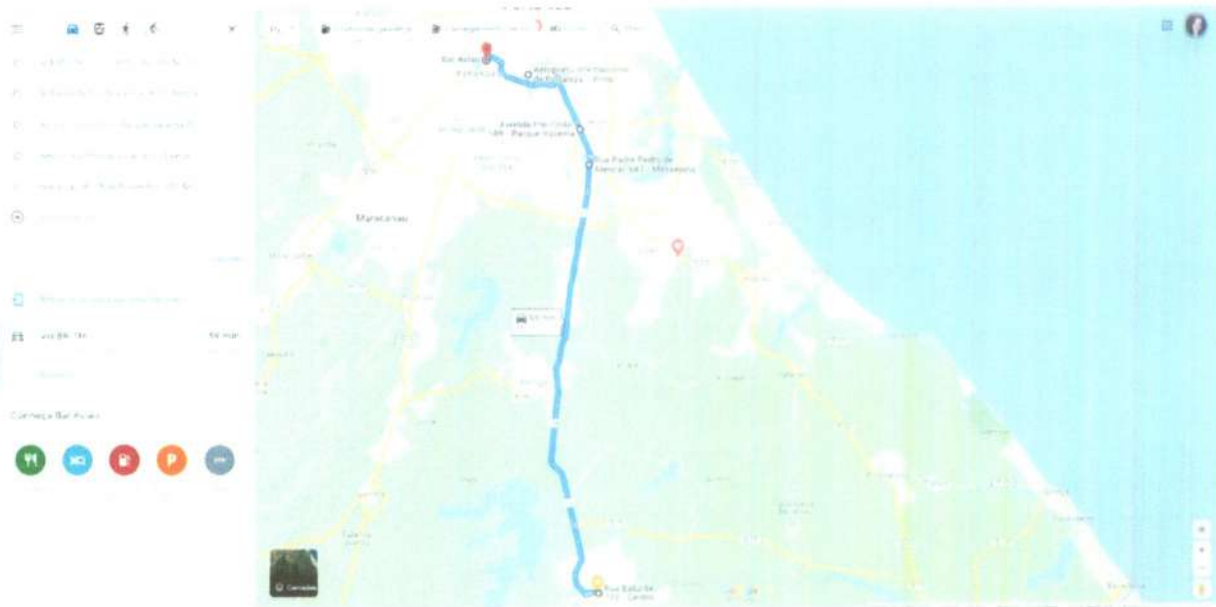

ROTA 10 (RETORNO)

<https://www.google.com.br/maps/dir/Est%C3%A1dio+O%C3%ADmpico+Hor%C3%A1cio+Domingos+de+Sousa++Rua+Batut%C3%A9,+770++Centro,+Horizonte+-CE/3.8337355,-38.4940371/3.8112012,-38.500033/Aeroporto+Internacional+de+Fortaleza++Pinto+Martins++Avenida+Senador+Carlos+Jereissati++Serrinha,+Fortaleza+-CE/Bar+Av%C3%A3o,+R+15+de+Novembro,+09++Montese,+Fortaleza+-CE/+60421-035/@-3.9205955,-38.5246361,11.5z/data=!4m2!7m1!1s0x7b8b008f34ca1ed0xf99826ab8eb3c27d2m2!1d:38.4880095!2d:4.1047379!3m4!1m2!1d:38.489544!2d:4.1038484!3s0x7b8b005fd54b4d0x20975433ee33bf581m0!1m0!1m5!1m1!1s0x7c74ec17dbd721b0xd74cb694436d615a2m2!1d:38.5330966!2d:3.7771555!1m5!1m1!1s0x7c74f177c512cb0xc9b9b746a6cac6acf!2m2!1d:38.5597598!2d:4.17674668!3e0>