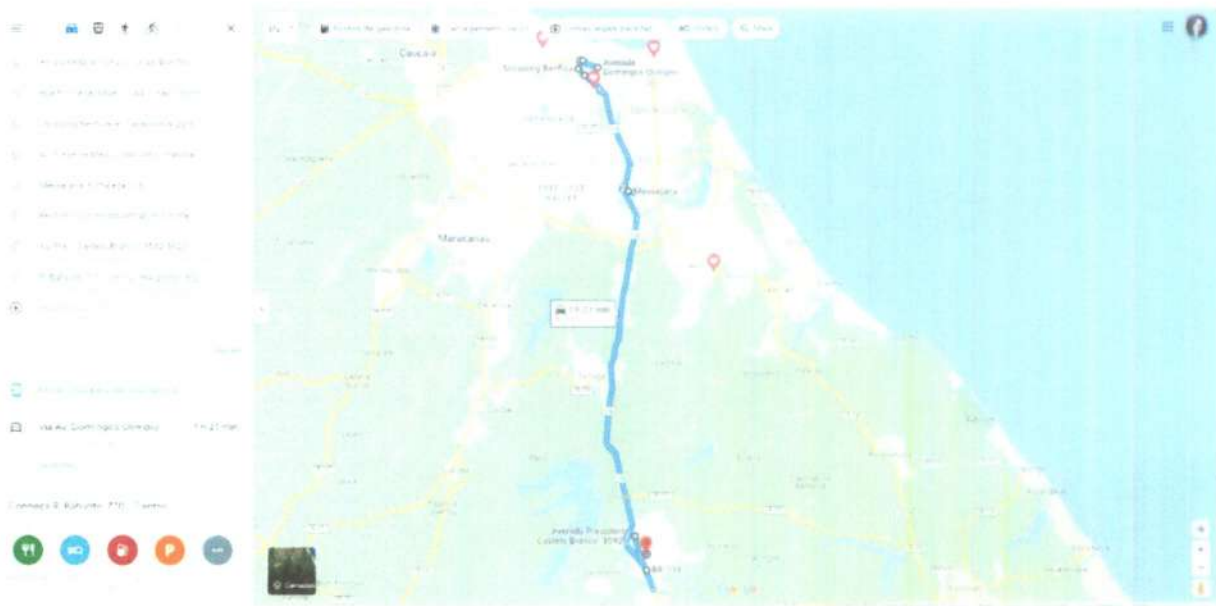

ROTA 18 (RETORNO)

<https://www.google.com.br/maps/dir/-3.7382527,-38.5255578/-3.7327551,-38.5371177/Shopping+Benfica+-+Rua+Carapinima+-+Benfica+-+Fortaleza+-+CE/+3.7441543,-38.5354392/Terminal+de+Messejana+-+Messejana+-+Fortaleza+-+CE/+4.1172896,-38.4881924/4.0912581,-38.4967165/Est%C3%A1dio+O%C3%ADmpico+Hor%C3%A1cio+Domingos+de+Sousa+-+Rua+Baturit%C3%A9+-+770+-+Centro+-+Horizonte+-+CE/@-3.9201615,-38.5175788,11.5z/data=!4m4!1m0!1m10!3m4!1m2!1d-38.5389288!2d-3.7342261!3s!0x7c7490825c2acb90x26fe21876473e9e313m4!1m2!1d-38.5394254!2d3.7360515!3s!0x7c74908f70e787d0x8de213738a77b32!1m5!1m1!1s!0x7c7490e54ee04510xdab9267e19ce3836!2m2!1d-38.5402134!2d3.7390903!1m0!1m5!1m1!1s!0x7c74fe198d159a10xe06734a76186195f!2m2!1d-38.5017973!2d-3.8312878!1m0!1m10!3m4!1m2!1d-38.4951256!2d-4.0992182!3s!0x7b8b0035612f9e70x627fc366f5df313!3m4!1m2!1d-38.4937303!2d4.1037235!3s!0x7b8b005619da7d3d0x7b22d0784a9309b!1m5!1m1!1s!0x7b8b008f34ca1ed0x99826ab8eb3c27d12m2!1d-38.4880095!2d-4.1047379!3s!0>