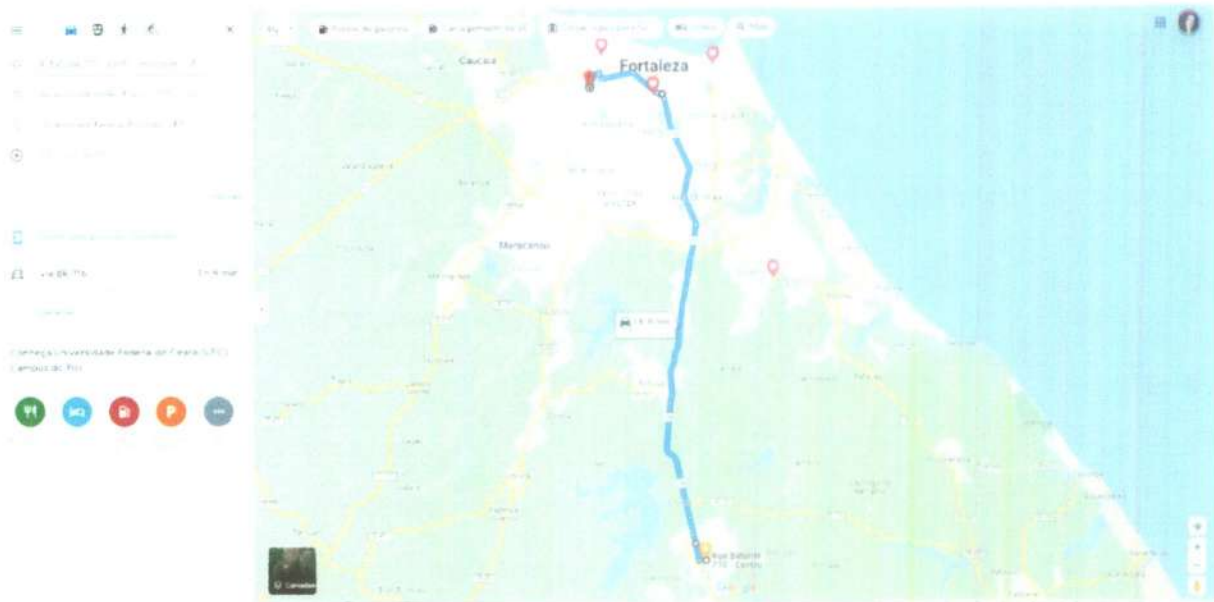

ROTA 22 (SAIDA)

<https://www.google.com.br/maps/dir/Est%C3%A1dio+DIFEC+ADmpico+Hor%C3%A1cio+Domingos+de+Sousa+-+Rua+Baturit%C3%A9,+770+-+Centro,+Horizonte+-+CE/-3.753533,-38.5208524/Universidade+Federal+do+Cear%C3%A1+(UFEC)+-+Campus+do+Pici+-+Av.+Humberto+Monte+-+Fortaleza+-+CE/@-3.9145738,-38.5642798,11.5z/data=!4m30!4m29!1m20!1m1!1s0x7b8b008f34ca1ed0xf99826ab8eb3c27d2m2!1d-38.4880095!2d-4.1047379!3m4!1m2!1d-38.4927188!2d-4.1048887!3s0x7b8b0065a694e5.0x27ac6550bad1d1a8!3m4!1m2!1d-38.4938874!2d-4.1030293!3s0x7b8b0056238d5a9.0x19b460829bc6bb5d!3m4!1m2!1d-38.4963946!2d-4.0919459!3s0x7b8bafec337284d97.0x7132972efd516ca0!1m0!1m1!1s0x7c7497d5a2320e5.0xca6930b6dece0362!2m2!1d-38.5766456!2d-3.7484821!3e0>