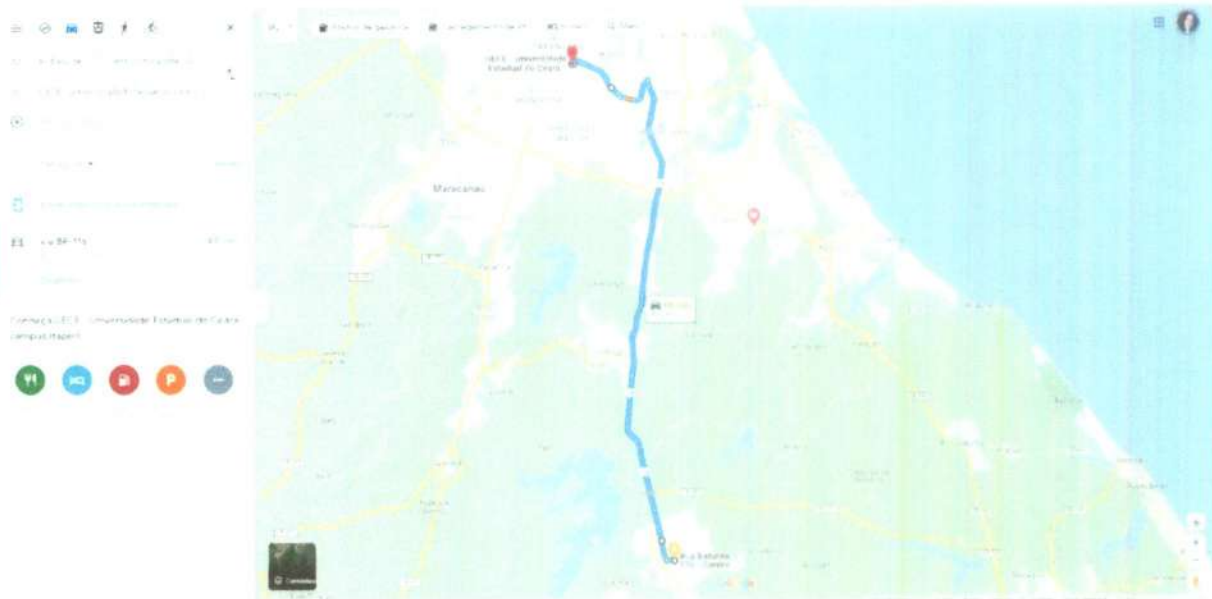

### ROTA 20 (SAIDA)

<https://www.google.com.br/maps/dir/Est%C3%A1dio+O%C3%ADmpico+Hor%C3%A1cio+Domingos+de+Sousa+-+Rua+Batunt%C3%A9,+770+-+Centro,+Horizonte+-+CE/-3.753533,-38.5208524/3.741637,-38.5382628/3.7867845,-38.5520908/@-3.90252,-38.5415578,10.75z/data=!4m16!4m15!1m1!1s0x7b8b008f34ca1ed0x99826ab8eb3c27d12m2!1d-38.4880095!2d-4.1047379!1m0!1m5!3m4!1m2!1d-38.5654879!2d-3.7619949!3s0x7c749543fcd29d0x94d30fb964336350!1m0!3e0>

### ROTA 20 (RETORNO)

<https://www.google.com.br/maps/dir/UECE+-+Av.+Dr.+Silas+Munguba+-+Itapem,+Fortaleza+-+CE/4.1172896,-38.4881924/4.0912581,-38.4967165/Est%C3%A1dio+O%C3%ADmpico+Hor%C3%A1cio+Domingos+de+Sousa+-+Rua+Batunt%C3%A9,+770+-+Centro,+Horizonte+-+CE/@-3.9554531,-38.4591168,11.5z/data=!4m36!4m35!1m15!1m1!1s0x7c74e941a80729d0x435522e281ee9632!2m2!1d-38.5532076!2d-3.7879583!3m4!1m2!1d-38.552024!2d-3.7862961!3s0x7c74e93f28be9fd0x8b7d51476dd092cb!3m4!1m2!1d-38.5517306!2d-3.7863952!3s0x7c74e93924d4c87!0x838a95c3e1f508de!1m0!1m10!3m4!1m2!1d-38.4951256!2d-4.0992182!3s0x7b8b005612f9e70x627fc366ff5df313!3m4!1m2!1d-38.4937303!2d-4.1037235!3s0x7b8b005619da7d30xc7b22d0784a9309b!1m5!1m1!1s0x7b8b008f34ca1ed0x99826ab8eb3c27d12m2!1d-38.4880095!2d-4.1047379!3e0>

### ROTA 21 (SAIDA)

<https://www.google.com.br/maps/dir/UECE+Universidade+Estadual+do+Cear%C3%A1+campus+Itaperi+RUA+Baturit%C3%A9+770+-+Centro+Horizonte+-+CE/UECE+Universidade+Estadual+do+Cear%C3%A1+campus+Itaperi+RUA+Baturit%C3%A9+770+-+Centro+Horizonte+-+CE/@-3.9415952,-38.532213,11.75z/data=!4m2!1m1!1s0x7b8b008f34ca1ed0x99826ab8eb3c27d12m2!1d-38.4880095!2d-4.1047379!3m4!1m2!1d-38.4912981!2d-4.1043661!3s0x7b8b00f65a694e50x27ac6550bad1d1a813m4!1m2!1d-38.4963617!2d-4.0920229!3s0x7b8afe337284d970x6132972efd516ca0!3m4!1m2!1d-38.5281338!2d-3.8034841!3s0x7c74e534f9ca8f70x6becabd44533a39f!1m5!1m1!1s0x7c74e941a80729d0x435522e281ee9632!2m2!1d-38.5532076!2d-3.7879583!3e0>