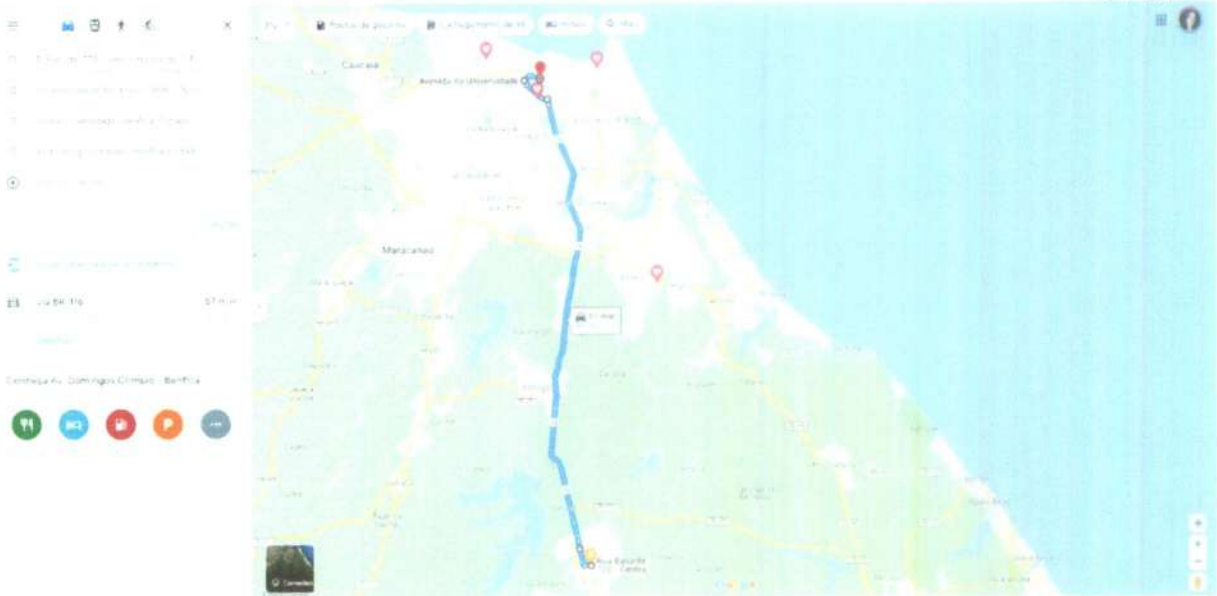

ROTA 13 (SAIDA)

<https://www.google.com.br/maps/dir/Av.+Dr.+Pedro+de+Queiroz+Ferreira,+2393+-Centro,+Cascavel+-CE,+62850-000/Est%C3%A1dio+O%C3%ADmpico+Hor%C3%A1rio+Domingos+de+Sousa+-Rua+Baturit%C3%A9,+770+-Centro,+Horizonte+-CE/@-4.1290139,-38.4047506,12.75z/data=!4m2!4m2!1m1!1s0x7b897313fe94590xe3036984b4ac99d812m2!1d-38.23887612d-4.13112213m4!1m2!1d-38.239335712d-4.1335313s0x7b89731b94106170x4f9e4f04821875e13m4!1m2!1d-38.247806212d-4.13206333s0x7b8973b85cd3b30xab1dda4573321fb1m5!1m1!1s0x7b8b008f34ca1ed0xf99826ab8eb3c27d12m2!1d-38.488009512d-4.104717913e0>

ROTA 13 (RETORNO)

<https://www.google.com.br/maps/dir/Est%C3%A1dio+O%C3%ADmpico+Hor%C3%A1rio+Domingos+de+Sousa+-Rua+Baturit%C3%A9,+770+-Centro,+Horizonte+-CE/Av.+Dr.+Pedro+de+Queiroz+Ferreira,+2393+-Centro,+Cascavel+-CE,+62850-000/@-4.1315726,-38.4040297,12.75z/data=!4m2!4m2!1m1!1s0x7b8b008f34ca1ed0xf99826ab8eb3c27d12m2!1d-38.488009512d-4.104737913m4!1m2!1d-38.466403112d-4.169809813s0x7b8b9f2f420ad890x99a0ad2b7559707d1m5!1m1!1s0x7b897313fe94590xe3036984b4ac99d812m2!1d-38.23887612d-4.13112213e0>

### ROTA 14 (SAIDA)

<https://www.google.com.br/maps/dir/Est%C3%A1dio+O%C3%ADmpico+Hor%C3%A1cio+Domingos+de+Sousa+-+Rua+Batunt%C3%A9,+770+-+Centro,+Horizonte+-+CE/-3.753533,-38.5208524/Av.+da+Universidade+-+Benfica,+Fortaleza+-+CE/-3.738225,-38.5260535/@-3.9085428,38.4771202,11.5z/data=!4m3!1m2!1m1!1s0x7b8b008f34ca1ed0xf99826ab8eb3c27d2m2!1d-38.4880095!2d-4.1047379!3m4!1m2!1d-38.4927188!2d-4.1048887!3s0x7b8b00f65a694e50x27ac6550bad1d1a8!3m4!1m2!1d-38.4938874!2d-4.1030293!3s0x7b8b0056238d5a90x19b460829bc6bb5d!3m4!1m2!1d-38.4963946!2d-4.0919459!3s0x7b8afe337284d970x6132972ed516ca0!1m0!1m5!1m1!1s0x7c74906724de3670xc1651361c629cc48!2m2!1d-38.5381658!2d-3.7399022!1m0!3e0>