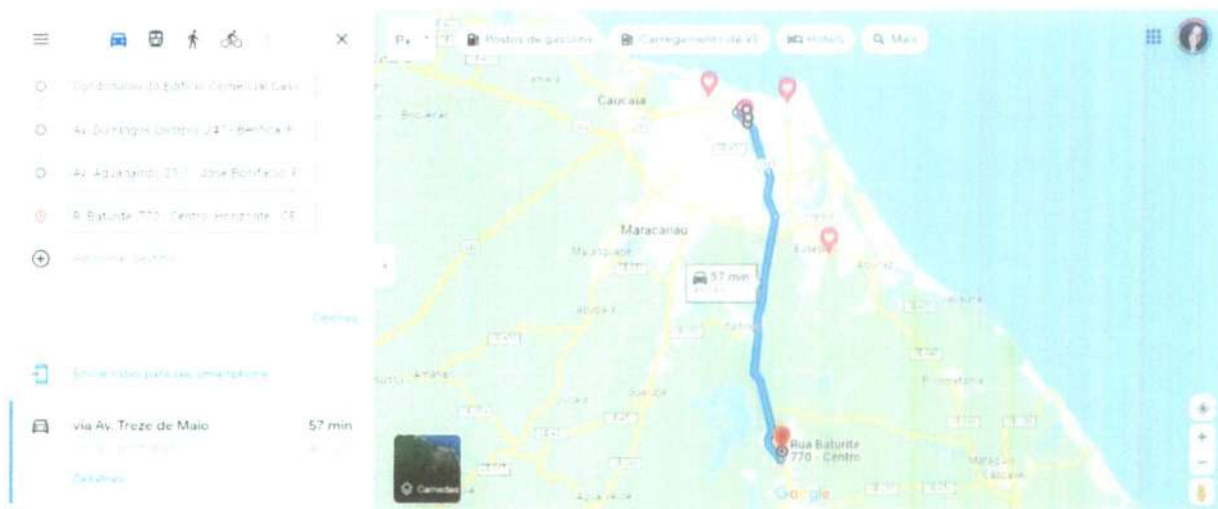

ROTA 16 (RETORNO)

<https://www.google.com.br/maps/dir/3.7522217,-38.5258359/-3.7379191,-38.5269711/3.7460614,-38.525401/Est%C3%A1dio+O%C3%ADmpico+Hor%C3%A1cio+Domingos+de+Sousa+-+Rua+Baturit%C3%A9,+770+-+Centro,+Horizonte+-+CE/@3.9062504,-38.6630853,10.5z/data=!4m2!1m5!3m4!1m2!1d-38.5386336!2d-3.7413143!3s0x7c7490672490f35c98430xc7a281cfd4eccc!1m5!3m4!1m2!1d-38.5257785!2d-3.7437497!3s0x7c748e294cec6950x9e6490d85c6a7150!1m0!1m5!1m1!1s0x7b8b008f34ca1ed0xf99826ab8eb3c27d12m2!1d-38.4880095!2d-4.1047379!3e0>