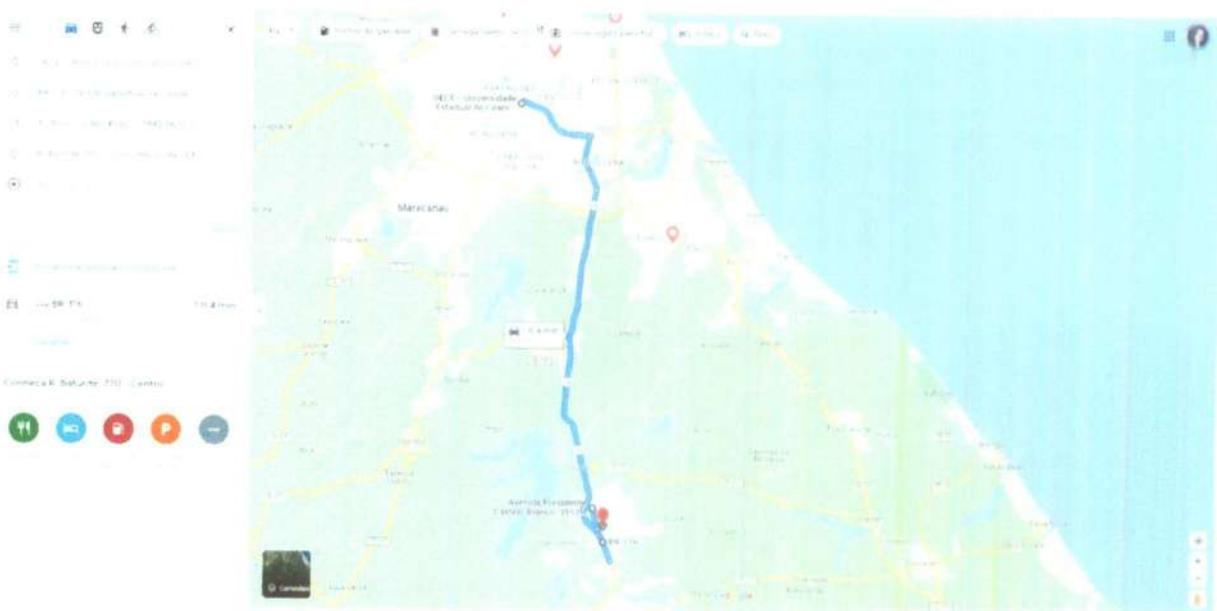

ROTA 24 (RETORNO)

<https://www.google.com.br/maps/dir/UECE+-+Av.+Dr.+Silas+Munguba+-+Itaperi,+Fortaleza+-+CE/4.1172896,-38.4881924/4.0912581,38.4967165/Est%C3%A1dio+O%C3%ADmpico+Hor%C3%A1cio+Domingos+de+Sousa+-+Rua+Baturit%C3%A9,+770+-+Centro,+Horizonte+-+CE/@3.9554531,38.4591168,11.5z/data=!4m3!4m3!1m5!1m1!1s0x7c74e941a80729d0x435522e281ee963212m2!1d:38.5532076!2d:3.7879583!3m4!1m2!1d:38.552024!2d:3.7862961!3x0x7c74e93f28bef9d0x8b7d51476dd092cb13m4!1m2!1d:38.5517306!2d:3.7863952!3x0x7c74e93924d4c870x838a95c3e1f508de!1m0!1m10!3m4!1m2!1d:38.4951256!2d:4.0992182!3x0x7b8b0035612f9e70x627fc366ff5df313!3m4!1m2!1d:38.4937303!2d:4.1037235!3x0x7b8b005619da7d30xc7b22d0784a9309b!1m5!1m1!1s0x7b8b008f34ca1ed0x199826ab8eb3c27d12m2!1d:38.4880095!2d:4.1047379!3e0>