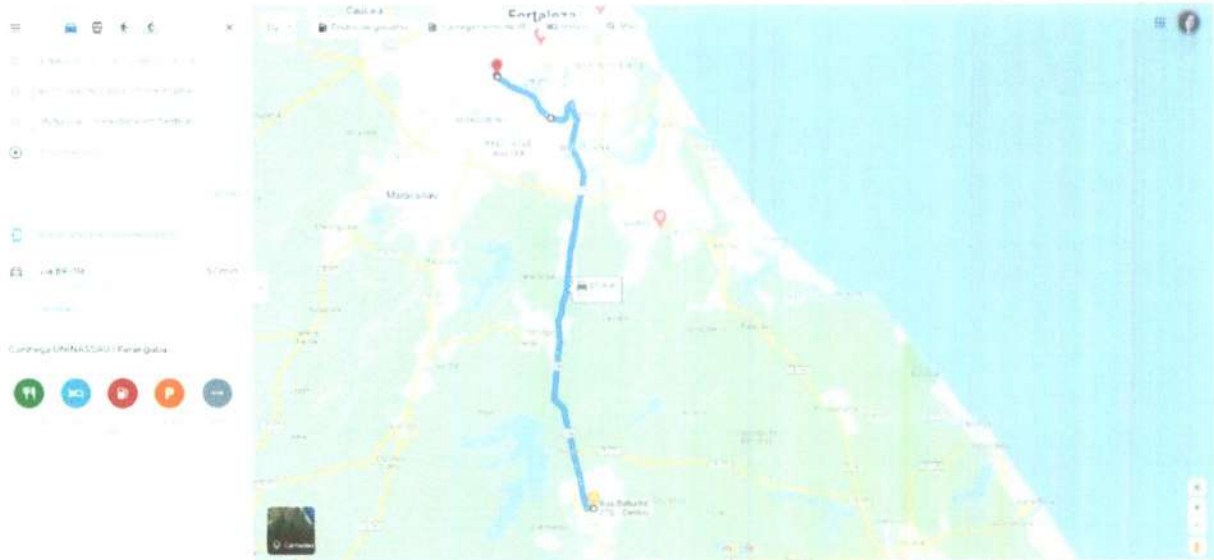

ROTA 27 (RETORNO)

<https://www.google.com.br/maps/dir/Pra%C3%A7a+Gustavo+Barroso+-+Centro,+Fortaleza+-+CE,+60010-700/R.+S%C3%A3o+Paulo+-+Fortaleza,+CE/Shopping+Benfica+-+Rua+Carapim+-+Benfica,+Fortaleza+-+CE/-4.1167397,-38.4883915,-4.09096,-38.4968829/Est%C3%A1dio+OP%C3%ADmpico+Hor%C3%A1cio+Domingos+de+Sousa+-+Rua+Baturit%C3%A9,+770+-+Centro,+Horizonte+-+CE/@-3.914324,-38.4802934,11.5z/data=!4m4!1m2!1m1!1s0x7c749bb0f791c5f:0xef8f8d34736e6fb!2m2!1d-38.541042!2d3.7237617!1m5!1m1!1s0x7c749b19f4a57bb:0x8986932419283476!2m2!1d-38.5356663!2d-3.7233693!3m4!1m2!1d-38.5367055!2d3.7349203!3s0x7c74907c277d90d:0x1df1430504036e1!3m4!1m2!1d-38.5395506!2d3.7363267!3s0x7c74908e5e7296d:0xdd3376c858f46cd!1m5!1m1!1s0x7c7490e54ee0451:0xdab9267e19ce3836!2m2!1d-38.5402134!2d-3.7390903!1m0!1m5!3m4!1m2!1d-38.4946827!2d4.1012021!3s0x7b8b004da83c0db:0xfc1ada494a241d0d!1m5!1m1!1s0x7b8b008f34ca1ed0x99826ab8eb3c27d2m2!1d-38.4880095!2d-4.1047379!3e0>

### ROTA 28 (SAIDA)

<https://www.google.com.br/maps/dir/Est%C3%A1dio+O%C3%ADmpico+Hor%C3%A1cio+Domingos+de+Sousa+-+Rua+Baturit%C3%A9,+770+-+Centro,+Horizonte+-+CE/3.7782051,-38.5614088/UNINASSAU+%7C+Parangaba,+em+frente+ao+shopping+-+Av.+Dr.+Sílas+Munguba+-+Parangaba,+Fortaleza+-+CE/@-3.9372772,-38.4793803,11.5z/data=!4m3!4m2!1m1!1s0x7b8b008f34ca1ed0xf99826ab8eb3c27d12m2!1d-38.4880095!2d-4.1047379!3m4!1m2!1d-38.4922495!2d-4.1047148!3s0x7b8b00f65a694e5:0x27ac6550bad1d1a8!3m4!1m2!1d-38.4950294!2d-4.0993615!3s0x7b8b00357aac049:0x883918e88f840740!3m4!1m2!1d-38.5208175!2d-3.8097071!3s0x7c74fb19c4324fb:0xcaae313b13db776b!1m0!1m5!1m1!1s0x7c74ea387a4ca11:0xa708864ee983167c!2m2!1d-38.5617792!2d-3.7772636!3e0>