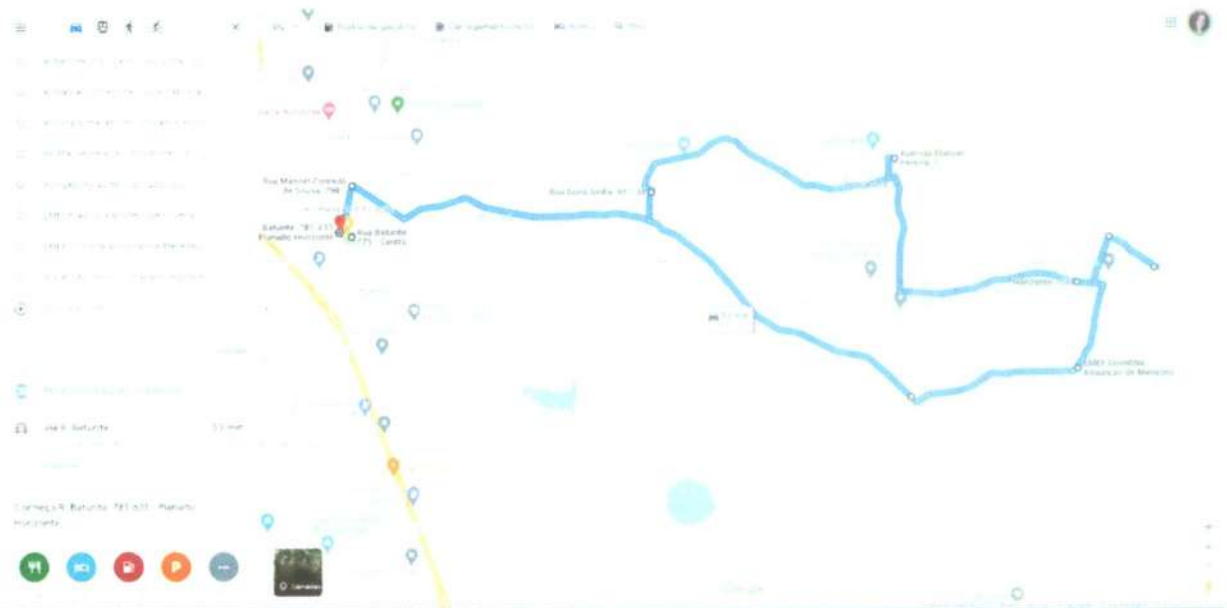

ROTA 08 (SAIDA)

<https://www.google.com.br/maps/dir/R.+Batutê%3%A9,+770+-+Centro,+Horizonte+-+CE,+62884-000/4.0990478,-38.4879611/4.0997776,-38.4542234/4.0961678,-38.4269012/4.1099061,-38.4065601/4.1082551,-38.3976293/EMEF+Domitila+Assuncao+de+Menezes+-+Rua+Jos%C3%A9+Arcelino+de+Menezes+-+Mundo+Novo,+Horizonte+-+CE/4.1042101,-38.4893726/@-4.1125858,-38.4585651,14.25z/data=!4m40!4m39!1m5!1m1!1s0x7b8b008f34ca1ed0xf99826ab8eb3c27d12m2!1d-38.4880095!2d-4.1047379!1m0!1m0!1m0!1m5!3m4!1m2!1d-38.4034304!2d-4.1060988!3s0x7b8bb5700f0ac110ec4a68fb4d493d33!1m5!3m4!1m2!1d-38.4029343!2d-4.1048573!3s0x7b8bb566e3aeecc30x9602bc886a26c45!1m15!1m1!1s0x7b8bb7ee49230d90xf7c13351396d4f8b12m2!1d-38.4063937!2d-4.1194258!3m4!1m2!1d-38.4250461!2d-4.1226545!3s0x7b8bb13d1e8670f0xfa8bb6d7ee01c3c0d!3m4!1m2!1d-38.4880046!2d-4.0992616!3s0x7b8b0012ecf84ad0x5546dc5fba52dcb!1m0!13e0>