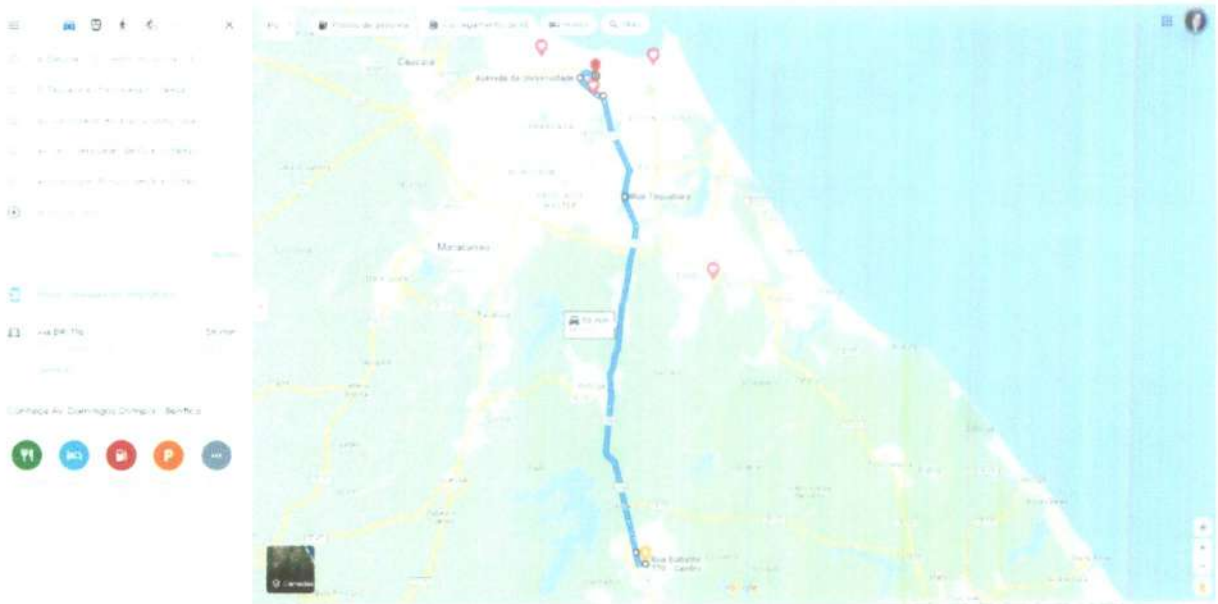

ROTA 30 (SAIDA)

<https://www.google.com/maps/dir/Est%C3%A1dio+O%C3%ADmpico+Hor%C3%A1cio+Domingos+de+Sousa+-+Rua+Baturit%C3%A9,+770+-+Centro,+Horizonte+-+CE/R.+Taquetiara+-+Messejana,+Fortaleza+-+CE/-3.753533,-38.5208524/Av.+da+Universidade+-+Benfica,+Fortaleza+-+CE/-3.738225,-38.5260535/@-3.9111178,38.517248,11.5z/data=!4m3!7m4!1m2!1m1!1s0x7b8b008f34ca1ed0x99826ab8eb3c27d2:m2!1d-38.4880095!2d-4.1047379!3m4!1m2!1d-38.4913336!2d-4.104379!3s0x7b8b00f65a694e50x27ac6550bad1d1a813m4!1m2!1d-38.4955779!2d-4.0959725!3s0x7b8b002b4a95e270xde662f260ca4002!3m4!1m2!1d-38.502473!2d-3.8302815!3s0x7c74fe13df8aa430x7d38bb045a756bfa!1m5!1m1!1s0x7c74fe0c6b321250xde8677b7becbffa4!2m2!1d-38.5042517!2d-3.829839!1m0!1m5!1m1!1s0x7c74906724de3670xc1651361c629cc48!2m2!1d-38.5381658!2d-3.7399022!1m0!3e0>