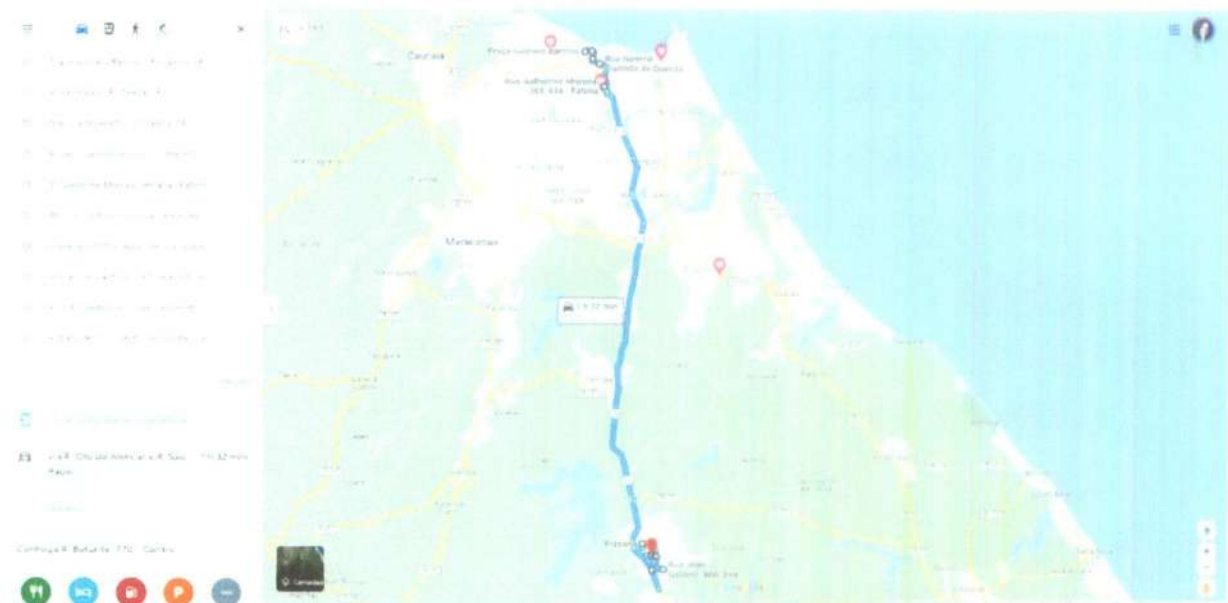

[Rua Batutê, nº 770, Centro Adm. Domingão, Planalto Horizonte, CEP: 62.884-000, CNPJ 23.555.196/0001-86 (85) 3336.6090](https://www.google.com.br/maps/dir/Pra%C3%A7a+Gustavo+Barroso+-+Centro,+Fortaleza+-+CE,+60010-700/R.+5%C3%A3o+Paulo+-+Fortaleza+-+CE/Av.+Imperador+-+Fortaleza+-+CE/3.7328229,-38.5298135/3.7501667,-38.526397/4.1167397,-38.4883915/4.0957757,-38.4956367/4.1056259,-38.4851661/4.1162407,-38.4797901/Est%C3%A1dio+Olimpico+Horizonte+de+Sousa+Rua+Baturit%C3%A9,+770+-+Centro,+Horizonte+-+CE/@-3.9124841,-38.5096566,11.5z/data=!4m5!1m2!1m1!1s0x7c749bb0f791cf:0x6f8f8d34736e6fb3!2m2!1d-38.5410421!2d-3.7237617!1m5!1m1!1s0x7c749b19f4a57bb:0x8986932419283476!2m2!1d-38.5356663!2d-3.7233693!1m10!1m1!1s0x7c749a127cfae53:0x19b4087276cd26a9!2m2!1d-38.5350007!2d-3.7291837!3m4!1m2!1d-38.530036!2d-3.732754!3d0x7c749aa5a5bb2f3:0x9563063e62f0b691!m0!1m0!1m0!1m0!1m1!1s0x7c749a127cfae53:0x19b4087276cd26a9!2m2!1d-38.4846963!2d-4.1158168!3d0x7b8b0755f07d184:0x7d994e66972d675c!3m4!1m2!1d-38.4877016!2d-4.1104743!3d0x7b8b0097fcb8dfb:0x6f99f8ea9b0c4475!3m4!1m2!1d-38.4926867!2d-4.1048768!3d0x7b8b00f65a694e5:0x27ac6550bad1d1a8!3m4!1m2!1d-38.4880095!2d-4.1047379!3e0</p></div><div data-bbox=)