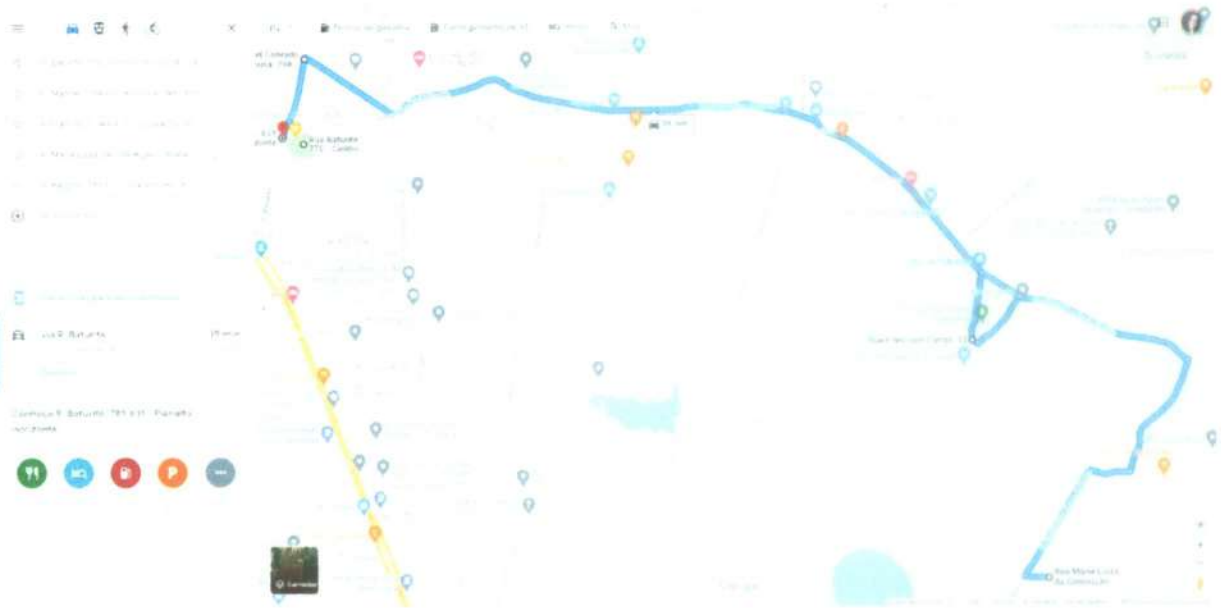

ROTA 08 (RETORNO)

<https://www.google.com.br/maps/dir/R.+Batutê%3%A9,+770+-+Centro,+Horizonte+-+CE,+62884-000/4.0990478,-38.4879611/4.0997776,-38.4542234/4.0961678,-38.4269012/4.1099061,-38.4065601/4.1082551,-38.3976293/EMEF+Domitila+Assuncao+de+Menezes+-+Rua+Jos%C3%A9+Arcelino+de+Menezes+-+Mundo+Novo,+Horizonte+-+CE/4.1042101,-38.4893726/@-4.1125858,-38.4585651,14.25z/data=!4m40!4m39!1m5!1m1!1s0x7b8b008f34ca1ed0xf99826ab8eb3c27d12m2!1d-38.4880095!2d-4.1047379!1m0!1m0!1m0!1m5!3m4!1m2!1d-38.4034304!2d-4.1060988!3s0x7b8bb5700f0ac110ec4a68fb4d493d33!1m5!3m4!1m2!1d-38.4029343!2d-4.1048573!3s0x7b8bb566e3aeecc30x9602bc886a26c45!1m15!1m1!1s0x7b8bb7ee49230d90xf7c13351396d4f8b12m2!1d-38.4063937!2d-4.1194258!3m4!1m2!1d-38.4250461!2d-4.1226545!3s0x7b8bb13d1e8670f0xfa8bb6d7ee01c3c0d!3m4!1m2!1d-38.4880046!2d-4.0992616!3s0x7b8b0012ecf84ad0x5546dc5fba52dcb!1m0!13e0>

ROTA 09 (SAIDA)

<https://www.google.com.br/maps/dir/R.+Batutê%3%A9,+770+-+Centro,+Horizonte+-+CE,+62884-000/4.0990478,38.4879611/4.1179309,38.4431049/4.1337481,38.4380279/4.1042995,-38.4894012/@-4.1156265,-38.4675788,15z/data=!4m2!4m2!1m5!1m1!1s0x7b8b008f34ca1ed0:f99826ab8eb3c27d12m2!1d-38.4880095!2d-4.1047379!1m0!1m5!3m4!1m2!1d-38.4428312d-4.1180925!3s0x7b8bae1e2a5d7d10xac332d4811e0c366!1m5!3m4!1m2!1d-38.4879189!2d-4.0988977!3s0x7b8b0013cc91ba30x9dff137af0a712be!1m0!3e0>