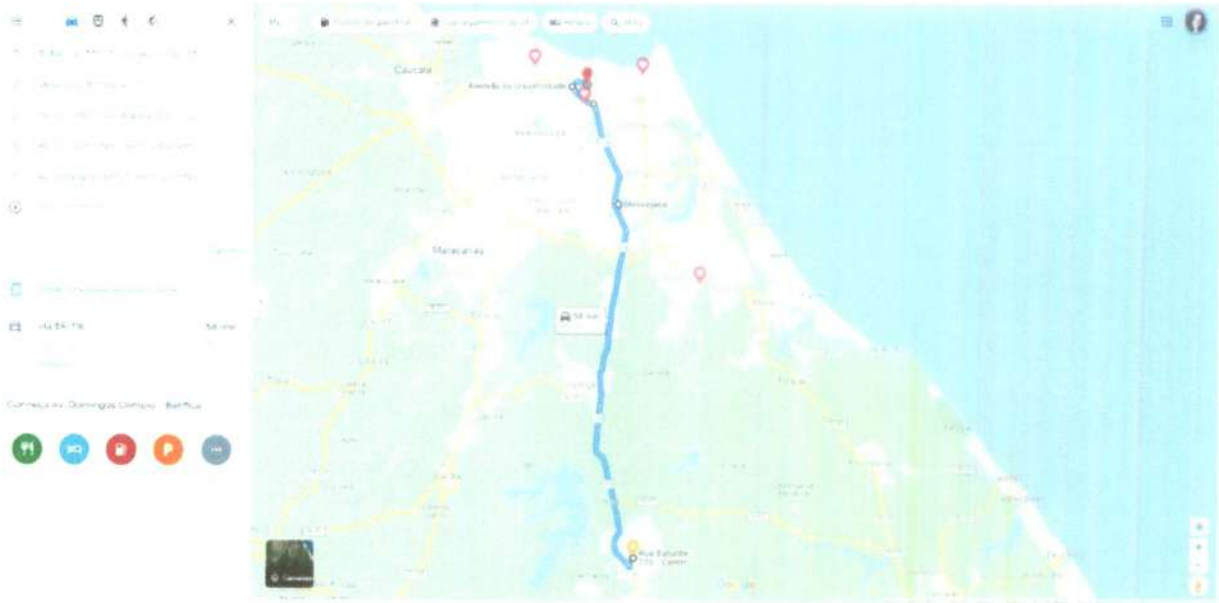

**ROTA 23 (RETORNO)**

<https://www.google.com/maps/dir/Pra%C3%A7a+Gustavo+Barroso+-+Centro,+Fortaleza+-+CE/+60010-700/R.+S%C3%A3o+Paulo+-+Fortaleza,+CE/Shopping+Benfica+-+Rua+Carapin%C3%A9,+770+-+Centro,+Horizonte+-+CE/@3.914324,-38.4802934,11.5z/data=!4m4!1m2!1m1!1s0x7c7490bb0f791c5f0xef8f8d34736e6fb3!2m2!1d-38.541042!2d-3.7237617!1m5!1m1!1s0x7c7490b19f457bb0x8986932419283476!2m2!1d-38.5356663!2d-3.7233693!3m4!1m2!1d-38.5367055!2d-3.7349203!3s0x7c74907c277d90d0x1df1430504036e1!3m4!1m2!1d-38.5395506!2d-3.7363267!3s0x7c74908e5e7296d0xddd3376c858f46cd!1m5!1m1!1s0x7c7490e54ee04510xdab9267e19ce3836!2m2!1d-38.5402134!2d-3.7390901!1m0!1m5!3m4!1m2!1d-38.4946827!2d-4.1012021!3s0x7b8b004da83c0db0xc1ada49a24!1d0d!1m5!1m1!1s0x7b8b008f34ca1ed0xf99826ab8eb3c27d12m2!1d-38.4880095!2d-4.1047379!3e0>

**ROTA 24 (SAIDA)**

<https://www.google.com.br/maps/dir/Est%C3%A1dio+O%C3%ADmpico+Hor%C3%A1cio+Domingos+de+Sousa+-+Rua+Baturit%C3%A9,+770+-+Centro,+Horizonte+-+CE/Messejana,+Fortaleza+-+CE/3.753533,-38.5208524/Av.+da+Universidade+-+Benfica,+Fortaleza+-+CE/3.738225,-38.5260535/@3.9072229,38.5100526,11.46z/data=!4m2!4m2!1m5!1m1!1s0x7b8b008f34ca1ed0x199826ab8eb3c27d12m2!1d:38.4880095!2d:4.1047379!1m5!1m1!1s0x7c74fe198d159a1.0xe06734a76186395f!2m2!1d:38.5017973!2d:3.8312878!1m0!1m5!1m1!1s0x7c74906724de3670xc1651361c629cc4812m2!1d:38.5381658!2d:3.7399022!1m0!3e0>