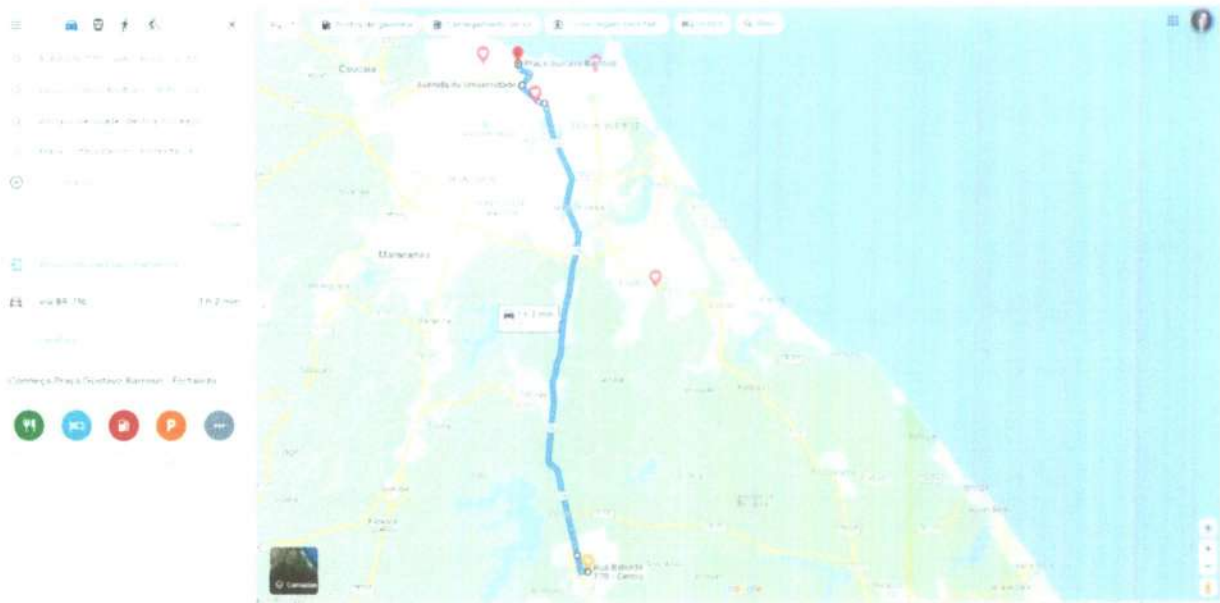

ROTA 27 (SAIDA)

<https://www.google.com.br/maps/dir/Est%C3%A1dio+OP%C3%ADmpico+Hor%C3%A1cio+Domingos+de+Sousa+-+Rua+Baturit%C3%A9,+770+-+Centro,+Horizonte+-+CE/-3.753533,-38.5208524/Av.+da+Universidade+-+Benfica,+Fortaleza+-+CE/Pra%C3%A7a+Gustavo+Barroso+-+Fortaleza,+CE/@-3.9058866,-38.4705981,11.5z/data=!4m4!1m2!1m1!1s0x7b8b008f34ca1ed0x99826ab8eb3c27d2m2!1d-38.4880095!2d-4.1047379!3m4!1m2!1d-38.4927188!2d4.1048887!3s0x7b8b008f65a694e5:0x27ac6550bad1d1a813m4!1m2!1d-38.4938874!2d-4.1030293!3s0x7b8b0056238d5a9:0x19b460829bc6bb5d!3m4!1m2!1d-38.4963946!2d4.0919459!3s0x7b8afe337284d97:0x6132972ef516ca0!1m5!3m4!1m2!1d-38.5379616!2d3.741886!3s0x7c7490fe35c9843:0xc7a281cfd4eeca!1m5!1m1!1s0x7c74906724de367:0xc1651361c629c48!2m2!1d-38.5381658!2d3.7399022!1m5!1m1!1s0x7c749bb0f791c5f:0xef8f8d34736e6fb!2m2!1d-38.541042!2d-3.7237617!3e0>