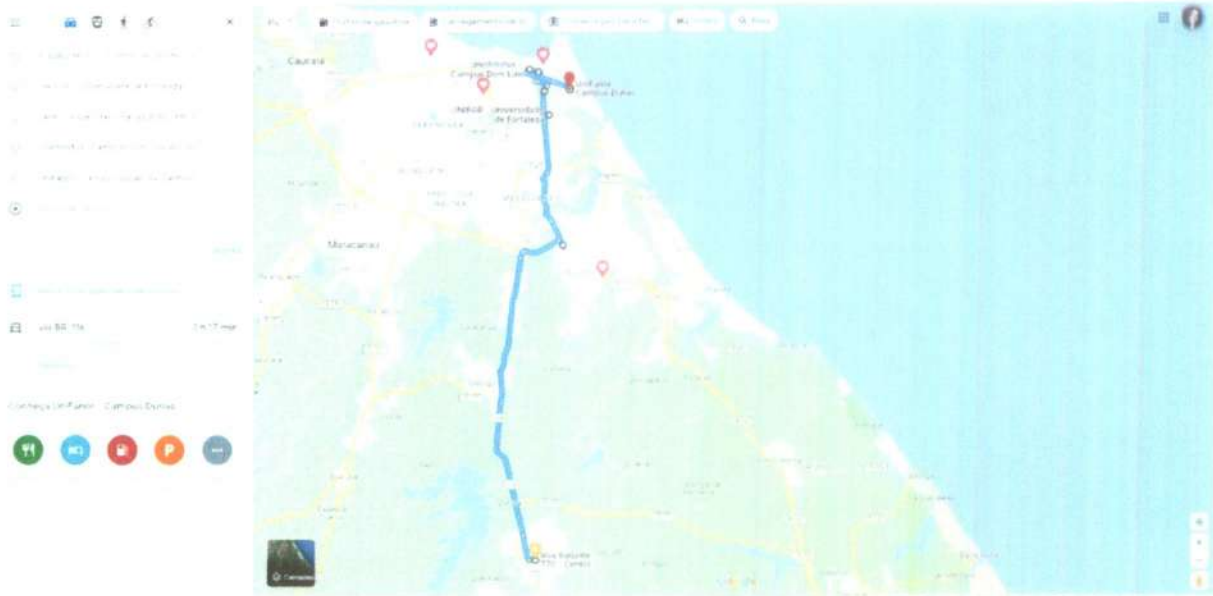

ROTA 19 (SAIDA)

[**ROTA 19 (RETORNO)**](https://www.google.com.br/maps/dir/R.+Baturit%C3%A9,+770+-+Centro/UNIFOR+-+Universidade+de+Fortaleza/Centro+Universit%C3%A1rio+Farias+Brito+-+FB+UNI/Unichristus+-+Campus+Dom+Lu%C3%ADs+-+Avenida+Dom+Lu%C3%ADs+-+Meireles,+Fortaleza+-+CE/Unifanor+-+Campus+Dunas/@-3.90946,-48.4343725,11.5z/data=!4m5!1m2!1m1!1s0x7b8b008f34ca1ed0x199826ab8eb3c27d2m2!1d-38.4880095!2d-4.1047379!3m4!1m2!1d-38.4911876!2d-4.1043259!3d0x7b8b00f65a694e5-0x27ac6550bad1d1a8!3m4!1m2!1d-38.4949829!2d-4.0998085!3s0x7b8b004b73f9c9-0xbd59a25be76a00e0!3m4!1m2!1d-38.4782536!2d-3.8682453!3s0x7c75a7dc0ed99b1-0x3fa9e243cb48391!3m4!1m2!1d-38.4681004!2d-3.8676479!3s0x7c75a8a0ea545a1-0x9d1480d0fb340f8!1m10!1m1!1s0x7c745fe9c03245d-0xd435fd5a6bfbb442m2!1d-38.4780611!2d-3.7687753!3m4!1m2!1d-38.4817941!2d-3.7507099!3s0x7c74621a82d4767-0x8cd2b3391215cb5!1m5!1m1!1s0x7c7488009fa3f5b-0x20e826bb1bb5e194!2m2!1d-38.4865229!2d-3.7364486!1m5!1m1!1s0x7c7487da7865e59-0xfe7a1ed055e337f!2m2!1d-38.493192!2d-3.7342828!1m5!1m1!1s0x7c74647389b6eb7-0xd64299abd3fd5298!2m2!1d-38.4626245!2d-3.7491805!3e0</p>
</div>
<div data-bbox=)