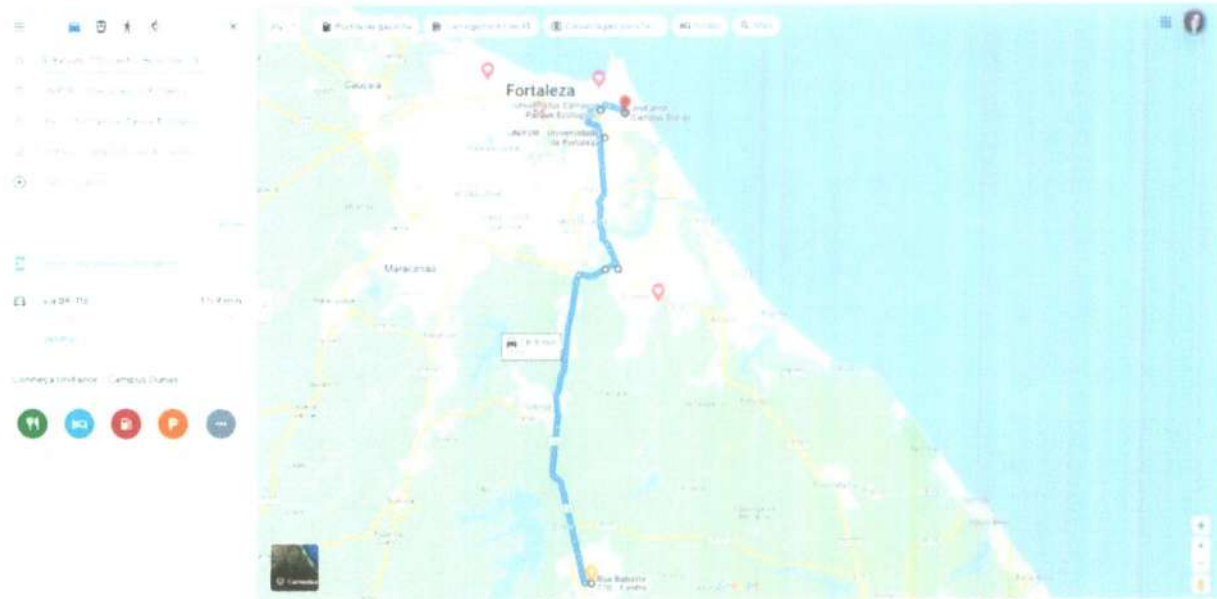

ROTA 34 (SAIDA)

<https://www.google.com.br/maps/dir/Est%C3%A1dio+O%C3%ADmpico+Hor%C3%A1cio+Domingos+de+Sousa+-Rua+Baturit%C3%A9,+770+-Centro,+Horizonte+-CE/UNIFOR+Universidade+de+Fortaleza,+Av.+Washington+Soares,+1321+-Edson+Queiroz,+Fortaleza+-CE,+60811-905/Unichristus+Campus+Parque+Ecol%C3%B3gico+-Rua+Jo%C3%A3o+Adolfo+Gurgel+-Coc%C3%B3,+Fortaleza+-CE/Unifanor+-Campus+Dunas+-Avenida+Santos+Dumont+-Manuel+Dias+Branco,+Fortaleza+-CE/@-3.8947362,-38.4746283,11.5z/data=!4m5!1m2!1s!1s0x7b8b008f34ca1ed0x99826ab8eb3c27d2m2!1d-38.4880095!2d-4.1047379!3m4!1m2!1d-38.4911876!2d-4.1043259!3s0x7b8b00f65a694e5:0x27ac6550bad1d1a813m4!1m2!1d-38.4949829!2d-4.0998085!3s0x7b8b004b73f99c9:0xbd59a25be76a00e0!3m4!1m2!1d-38.4782536!2d-3.8682453!3s0x7c75a7dc0ed99b1:0x3faf9e243cb48391!3m4!1m2!1d-38.4681004!2d-3.8676479!3s0x7c75a8a0e454a1:0x9d1480d0fb340f8!1m10!1m1!1s0x7c745fe9c03245d:0xd435fd5a6bfb442m2!1d-38.478061!2d-3.768775!3m4!1m2!1d-38.48877!2d-3.7448334!3s0x7c7489cc84e7983:0x475abfb441ca5911!1m10!1m1!1s0x7c74626fb30971:0x5f351d1b2806b445!2m2!1d-38.4813087!2d-3.7470012!3m4!1m2!1d-38.4779775!2d-3.7430695!3s0x7c746271a32f8e1:0x8dd1be4700675f52!1m5!1m1!1s0x7c74647389b6eb7:0xd64299abd3fd5298!2m2!1d-38.4626245!2d-3.7491805!3e0>