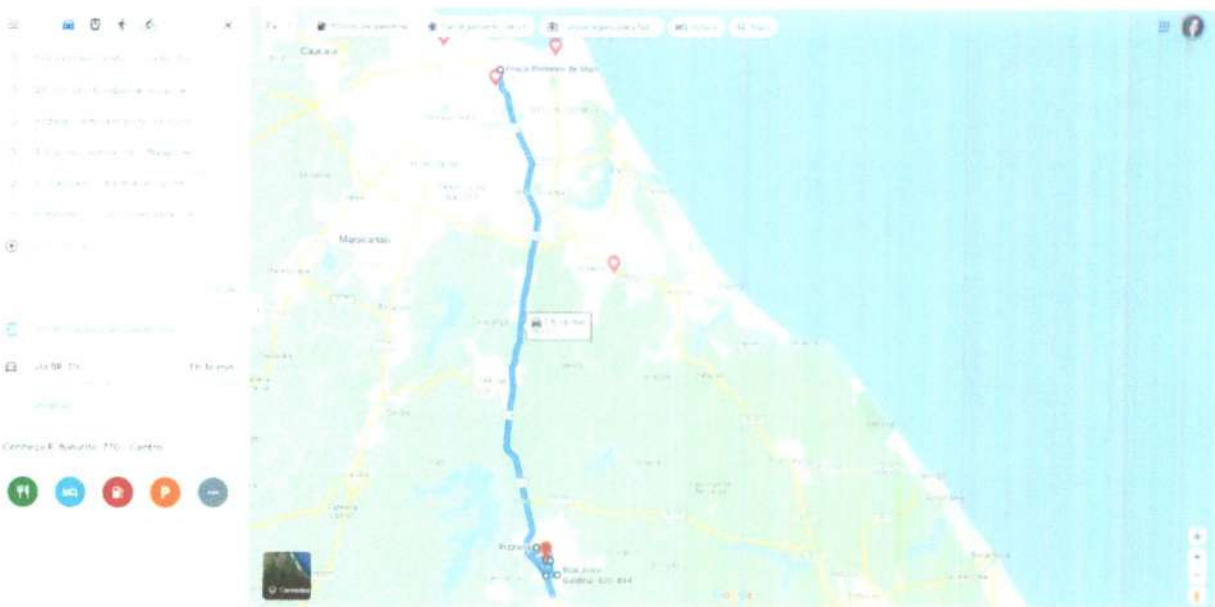

ROTA 31 (RETORNO)

<https://www.google.com.br/maps/dir/-3.7402217,-38.5246308/-4.1167397,-38.4883915/-4.0957757,-38.4956367/-4.1056259,-38.4851661/-4.1162407,-38.4797901/Est%C3%A1dio+O%C3%ADmpico+Hor%C3%A1cio+Domingos+de+Sousa+-+Rua+Baturit%C3%A9+-+770+-+Centro,+Horizonte+-+CE/@-3.9150098,-38.4665264,11.5z/data=!4m28!4m27!1m0!1m0!1m0!1m0!1m15!3m4!1m2!1d-38.484696!1d-4.1158168!3s0x7b8b0755f07df8d0xd994e66972d675c13m4!1m2!1d-38.4877016!2d-4.1104743!3s0x7b8b0097fcb8dfb0xe99f8e99b0c447513m4!1m2!1d-38.4926867!2d-4.1048768!3s0x7b8b00f34ca1ed0xf99826ab8eb3c27d12m2!1d-38.4880095!2d-4.1047379!1e0>