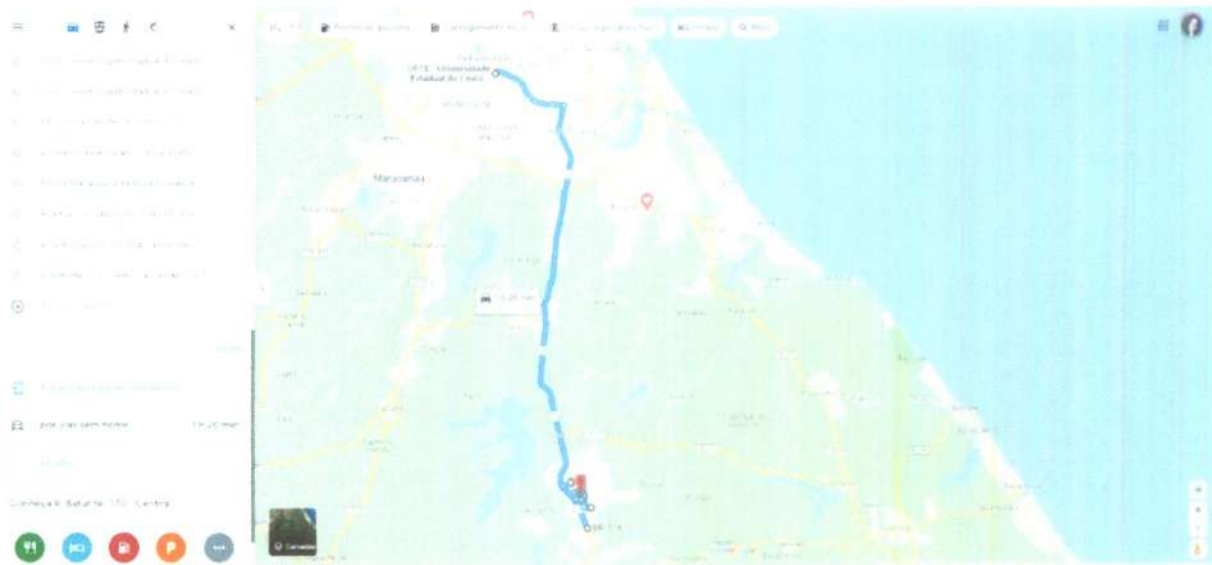

ROTA 21 (RETORNO)

<https://www.google.com.br/maps/dir/UECE+Universidade+Estadual+do+Cear%C3%A1+campus+Itaperi/UECE+Universidade+Estadual+do+Cear%C3%A1+campus+Itaperi/4.131858,-38.4829413,4.0971997,-38.4952629/Escola+Maria+Luiza+Barbosa+Chaves/4.1064269,-38.4851415,4.1162101,-38.4797841/RUA+Baturit%C3%A9+770+-+Centro/@-3.9506532,-38.4678054,11.5z/data=!4m5!1m1!1s0x7c74e941a80729d0x435522e281ee9632!2m2!1d-38.5532076!2d-3.7879583!1m5!1m1!1s0x7c74e941a80729d0x435522e281ee9632!2m2!1d-38.5532076!2d-3.7879583!1m0!1m5!3m4!1m2!1d-38.4871994!2d-4.0942045!3s0x7b8affb4ab3a030x9dea505ba365163a!1m5!1m1!1s0x7b8affc7cad8df0x9a1b9f13ed7b8e26!2m2!1d-38.4866467!2d-4.0942064!1m0!1m5!3m4!1m2!1d-38.4862714!2d-4.1157448!3s0x7b8b0751425a5050x822e7c6870298342!3m4!1m2!1d-38.4878259!2d-4.1104762!3s0x7b8b0097fcb8dfb0xf99f8ea9b0c4475!3m4!1m2!1d-38.4931151!2d-4.1050355!3s0x7b8b00f65a694e50x27ac6550bad1d1a813m4!1m2!1d-38.4963617!2d-4.0920229!3s0x7b8afe337284d970x6132972efd516ca0!3m4!1m2!1d-38.5281338!2d-3.8034841!3s0x7c74e534f9ca8f70x6becabd44533a39f!1m5!1m1!1s0x7c74e941a80729d0x435522e281ee9632!2m2!1d-38.5532076!2d-3.7879583!3e0>