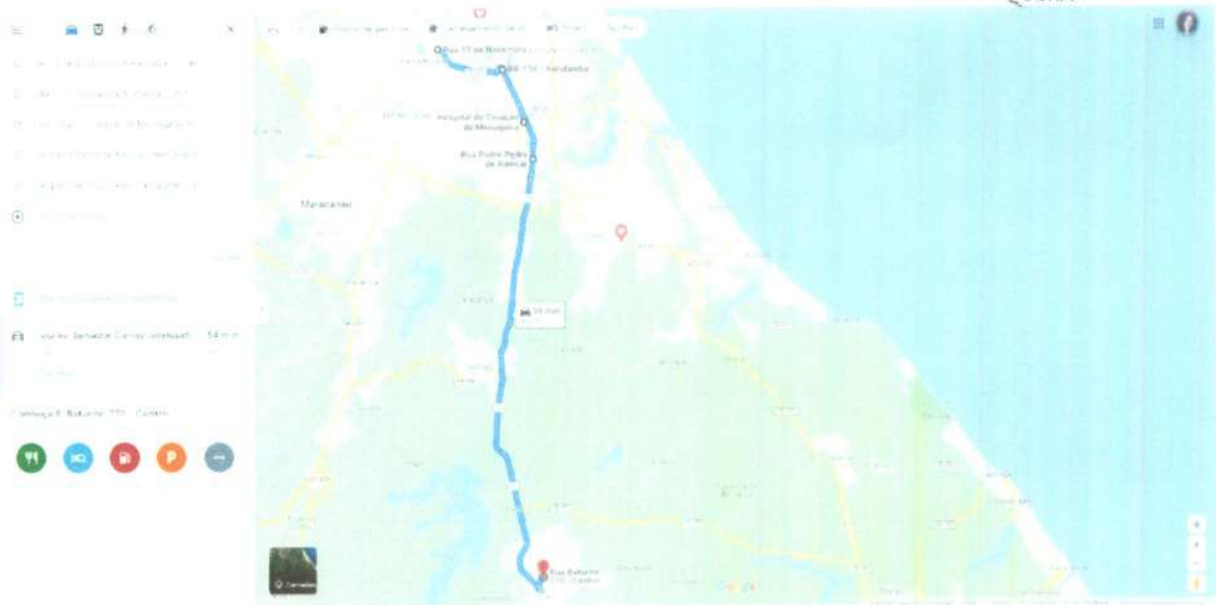

ROTA 09 (SAIDA)

<https://www.google.com.br/maps/dir/R.+Batutê%3%A9,+770+-+Centro,+Horizonte+-+CE,+62884-000/4.0990478,38.4879611/4.1179309,38.4431049/4.1337481,38.4380279/4.1042995,-38.4894012/@-4.1156265,-38.4675788,15z/data=!4m2!4m2!1m5!1m1!1s0x7b8b008f34ca1ed0:f99826ab8eb3c27d12m2!1d-38.4880095!2d-4.1047379!1m0!1m5!3m4!1m2!1d-38.4428312d-4.1180925!3s0x7b8bae1e2a5d7d10xac332d4811e0c366!1m5!3m4!1m2!1d-38.4879189!2d-4.0988977!3s0x7b8b0013cc91ba30x9dff137af0a712be!1m0!3e0>

ROTA 09 (RETORNO)

<https://www.google.com.br/maps/dir/R.+Batutê%3%A9,+770+-+Centro,+Horizonte+-+CE,+62884-000/4.0990478,38.4879611/4.1179309,38.4431049/4.1337481,38.4380279/4.1042995,-38.4894012/@-4.1156265,-38.4675788,15z/data=!4m2!4m2!1m5!1m1!1s0x7b8b008f34ca1ed0:f99826ab8eb3c27d12m2!1d-38.4880095!2d-4.1047379!1m0!1m5!3m4!1m2!1d-38.4428312d-4.1180925!3s0x7b8bae1e2a5d7d10xac332d4811e0c366!1m5!3m4!1m2!1d-38.4879189!2d-4.0988977!3s0x7b8b0013cc91ba30x9dff137af0a712be!1m0!3e0>

**ROTA 10 (SAIDA)**

<https://www.google.com.br/maps/dir/R+15+de+Novembro++Parangaba,+Fortaleza+-CE/3.7820808,-38.5137306/Hospital+do+Corac%C3%A7%C3%A3o+de+Messejana++Avenida+Frei+Cirilo++Cajazeiras,+Fortaleza++CE/R,+Padre+Pedro+de+Alencar++Messejana,+Fortaleza+-CE/Est%C3%A1dio+O%C3%ADmpico+Hor%C3%A1cio+Domingos+de+Sousa++Rua+Batut%C3%A9,+770++Centro,+Horizonte+-CE/@-3.9335868,-38.4475504,11.75z/data=!4m2!7m1!1s0x7c74eb3decc312d0ae5fd230814b4b6142m2!1d:38.5550299!2d:3.7692411m0!1m5!1m1!1s0x7c74f9360c8768f0x338c6e82fa5bc81b12m2!1d:38.4998135!2d:3.8155881m5!1m1!1s0x7c750052884bca50x70dc6495a169a2m2!1d:38.4942966!2d:3.8395788!1m5!1m1!1s0x7b8b008f34ca1ed0xf99826ab8eb3c27d2m2!1d:38.4880095!2d:4.1047379!3e0>