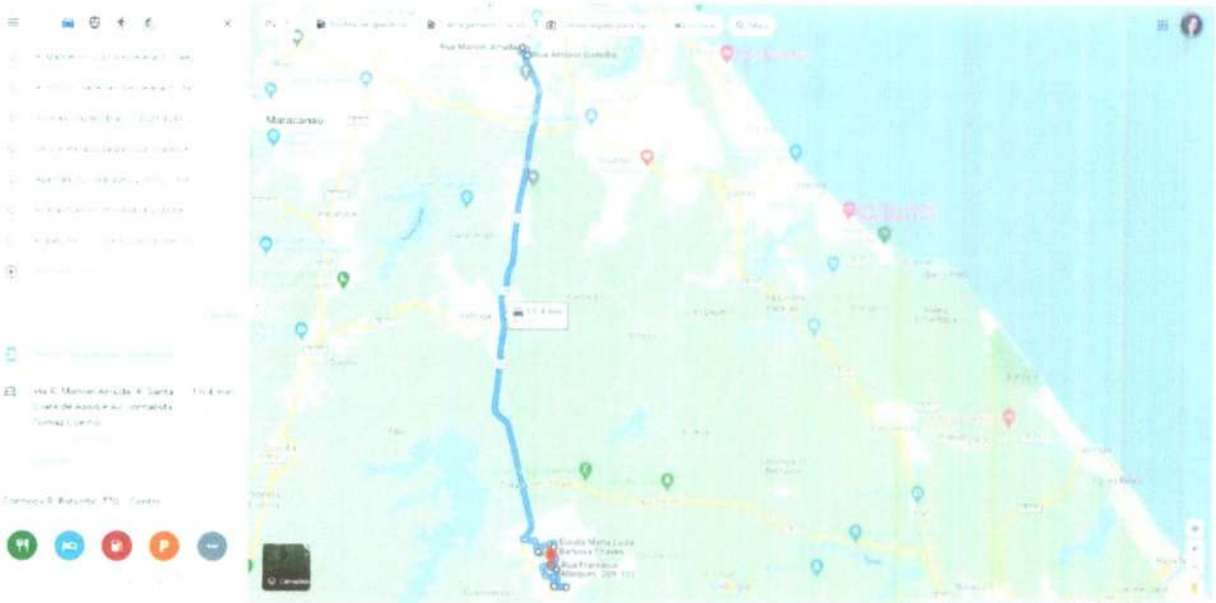

ROTA 33 (RETORNO)

<https://www.google.com/maps/dir/Rua+Manoel+Arruda/R+-+Ant%C3%84nio+Gadelha+-+Messejana,+Fortaleza+-+CE/4.0971997,-38.4952629/Escola+Maria+Luiza+Barbosa+Chaves/4.1064269,38.4851415/4.1162101,38.4797841/R+-+Baturit%C3%A9+770+-+Centro/@-3.9660727,38.4609278,12z/data=!4m49!4m48!1m5!1m1!1s0x7c74fe735f96ac50x27b6f9ff6061b8f12m2!1d-38.5048306!2d-3.8287377!3m5!1m1!1s0x7c74fe735f96ac50x27b6f9ff6061b8f12m2!1d-38.5019781!2d-3.8325654!3m4!1m2!1d-38.4889551!2d-4.0932164!3s0x7b8b0032e1f10ed0xcd290149c76e420e!3m4!1m2!1d-38.4866467!2d-4.0942064!4m0!1m1!1s0x7c74fe735f96ac50x27b6f9ff6061b8f12m2!1d-38.4862714!2d-4.1157448!3s0x7b8b00751425a5050x822e7c6870298342!3m4!1m2!1d-38.4878259!2d-4.1104762!3s0x7b8b00097fcb8dfb0xe998ea9b0c4475!3m4!1m2!1d-38.4931151!2d-4.1050355!3s0x7b8b00fabc0dadc0x24d5ff4be8f321fa!1m5!1m1!1s0x7c74fe735f96ac50x27b6f9ff6061b8f12m2!1d-38.4880095!2d-4.1047379!3e0>