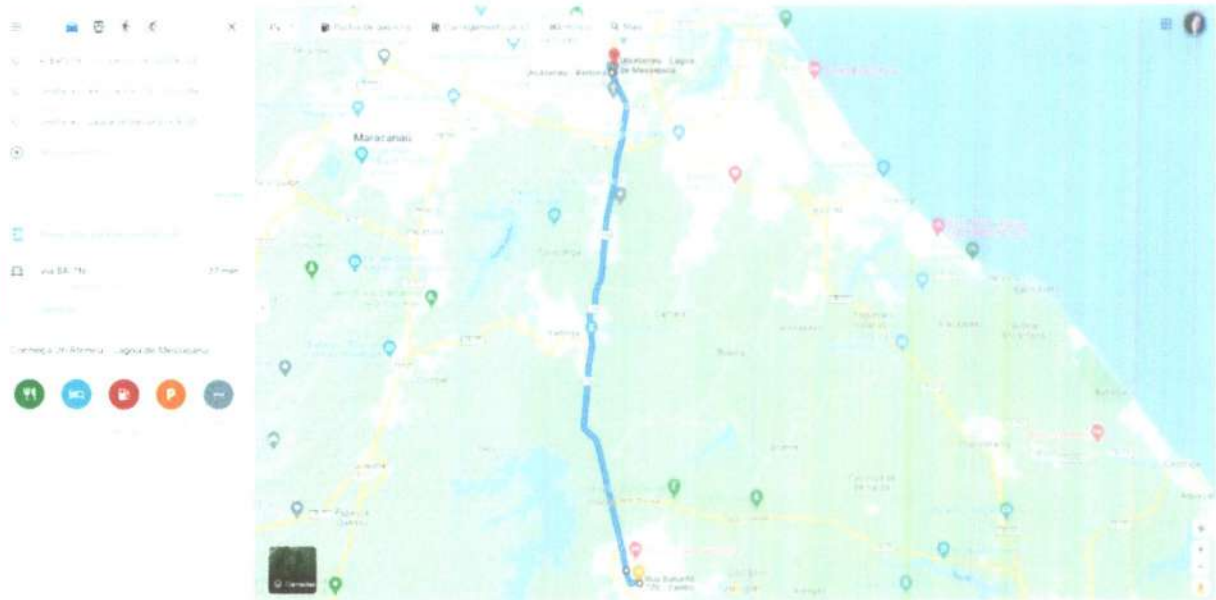

ROTA 33 (SAIDA)

<https://www.google.com/maps/dir/Est%C3%A1dio+Onc%C3%ADmpico+Hor%C3%A1cio+Domingos+de+Sousa+-+Rua+Baturit%C3%A9+770+-+Centro+Horizonte+-+CE/UniAteneu+-+Reitoria+-+BR-116+-+Messejana,+Fortaleza+-+CE/UniAteneu+-+Lagoa+de+Messejana+-+Rua+Manoel+Arruda+-+Messejana,+Fortaleza+-+CE/@-3.9578634,38.5053075,12z/data=!4m40!4m39!1m20!1m11!1s0x7c74fe735f96ac50x27b6f9ff6061b8f12m2!1d-38.4880095!2d-4.1047379!3m4!1m2!1d-38.4918255!2d-4.1045578!3s0x7b8b00f65a694e50x27ac6550bad1d1a8!3m4!1m2!1d-38.4951825!2d-4.0977546!3s0x7b8b0032e1f10ed0xcd290149c76e420e!3m4!1m2!1d-38.5036849!2d-3.8332131!3s0x7c7501fd668d68f0xe8b546ab61ccf17c!1m10!1s0x7c74fe735f96ac50x27b6f9ff6061b8f12m2!1d-38.503502!2d-3.8330695!3m4!1m2!1d-38.5032844!2d-3.8332498!3s0x7c7501e29cb76e30x6fa86fb1350b3d58!1m5!1m1!1s0x7c74fe735f96ac50x27b6f9ff6061b8f12m2!1d-38.5020961!2d-3.8292795!3e0>