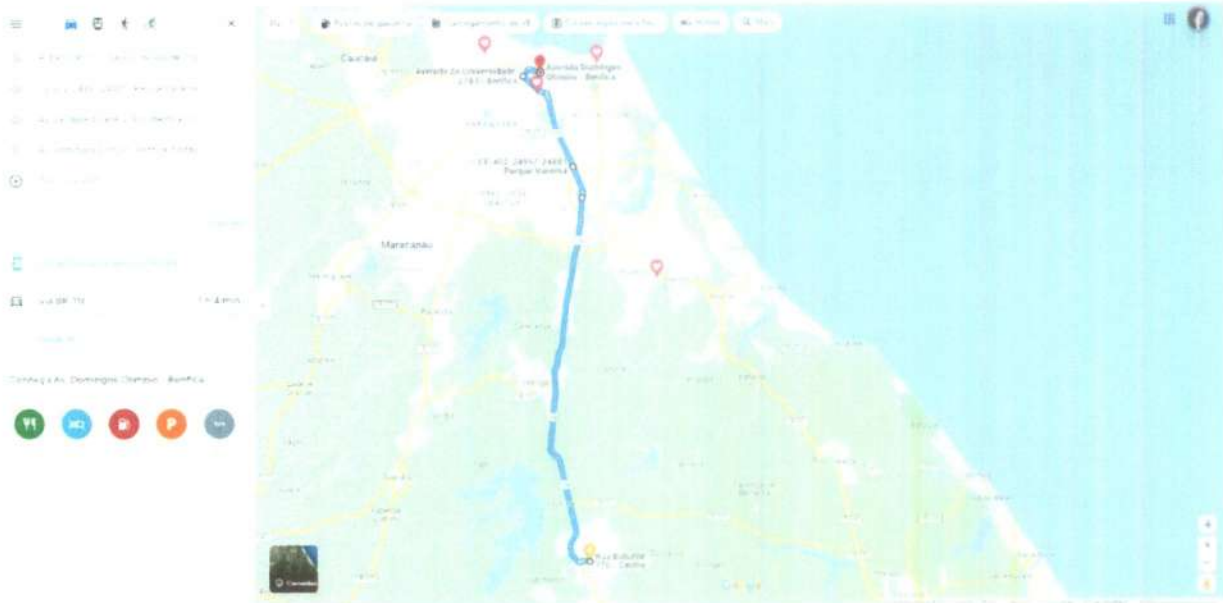

### ROTA 16 (SAIDA)

<https://www.google.com.br/maps/dir/Est%C3%A1dio+O%C3%ADmpico+Hor%C3%A1cio+Domingos+de+Sousa+-+Rua+Baturit%C3%A9,+770+-+Centro,+Horizonte+-+CE/+3.753533,-38.5208524/Av.+da+Universidade+-+Benfica,+Fortaleza+-+CE/+3.738225,-38.5260535/@3.8981833,-38.5962581,10.75z/data=!4m2!1m1!1s0x7b8b008f34ca1ed0xf99826ab8eb3c27d12m2!1d-38.4880095!2d-4.1047379!3m4!1m2!1d-38.4907302!2d-4.1041596!3s0x7b8b008f34ca1ed0xf99826ab8eb3c27d12m2!1d-38.4945277!2d-4.1013432!3s0x7b8b00523a56e5d0x6ef667bd01785f0!1m0!1m1!1s0x7c74906724de3670xc1651361c629cc4812m2!1d-38.5381658!2d-3.7399022!1m0!3e0>

### ROTA 16 (RETORNO)

<https://www.google.com.br/maps/dir/3.7522217,-38.5258359/-3.7379191,-38.5269711/3.7460614,-38.525401/Est%C3%A1dio+O%C3%ADmpico+Hor%C3%A1cio+Domingos+de+Sousa+-+Rua+Baturit%C3%A9,+770+-+Centro,+Horizonte+-+CE/@3.9062504,-38.6630853,10.5z/data=!4m2!1m5!3m4!1m2!1d-38.5386336!2d-3.7413143!3s0x7c7490672490f35c98430xc7a281cfd4eccc!1m5!3m4!1m2!1d-38.5257785!2d-3.7437497!3s0x7c748e294cec6950x9e6490d85c6a7150!1m0!1m5!1m1!1s0x7b8b008f34ca1ed0xf99826ab8eb3c27d12m2!1d-38.4880095!2d-4.1047379!3e0>

**ROTA 18 (SAIDA)**

<https://www.google.com.br/maps/dir/Est%C3%A1dio+O%C3%ADmpico+Hor%C3%A1cio+Domingos+de+Sousa+-+Rua+Baturit%C3%A9+-+770+-+Centro+-+Horizonte+-+CE/+3.8091335,-38.5006894/+3.7410473,-38.5389383/+3.7383136,-38.5257927/@-3.9122577,-38.4727117,11.5z/data=!4m2!1m1!1s!1s0x7b8b00f34ca1ed0x99826ab8eb3c27d12m2!1d-38.4880095!2d-4.1047379!3m4!1m2!1d-38.4910937!2d-4.1042918!3s!0x7b8b00f65a694e50x27ac6550bad1d1a8!3m4!1m2!1d-38.4940363!2d-3.8327411!3s!0x7c74ff6d8fde2810x5693e9e8aab84b24!1m0!1m0!1s0e0>