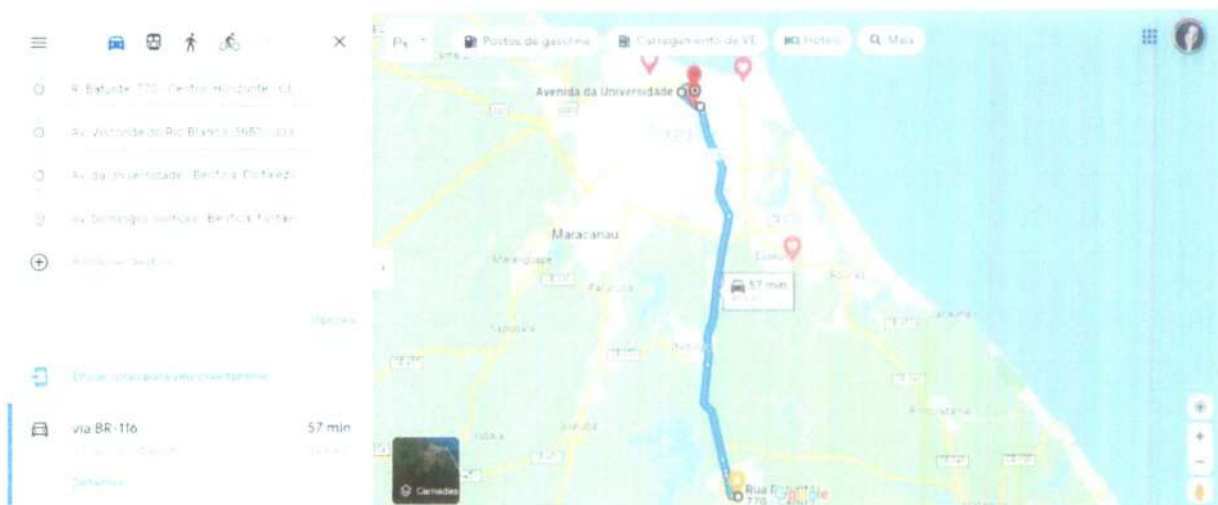

ROTA 15 (RETORNO)

<https://www.google.com.br/maps/dir/3.7382527,38.5255578/3.7327551,38.5371177/Shopping+Benfica+-Rua+Carapinma+-Benfica,+Fortaleza+-CE/UECE+-Av.+Dr.+Silas+Munguba+-Itaperi,+Fortaleza+-CE/4.1172896,38.4881924/4.0912581,38.4967165/Est%C3%A1dio+OFC%ADmpico+Hor%C3%A1cio+Domingos+de+Sousa+-Rua+Baturit%C3%A9,+770+-Centro,+Horizonte+-CE/@-3.9487663,-38.4743193,11.25z/data=!4m5!1m0!1m10!3m4!1m2!1d:38.5389288!2d:4.1037226!3s0x7c7490825c2acb90x26fe2f876473e9e3!3m4!1m2!1d:38.5394754!2d:3.7360515!3s0x7c74908f70e787d0x8dee2f3738a77b32!1m5!1m1!1s0x7c7490e54ee04510xdab9267e19ce3836!2m2!1d:38.5402134!2d:3.7390903!1m15!1m1!1s0x7c74e941a80729d0x435522e281ee9632!2m2!1d:38.5532076!2d:3.7879583!3m4!1m2!1d:38.552024!2d:3.7862961!3s0x7c74e93f28bef9d0x8b7d51476dd092cb!3m4!1m2!1d:38.5517306!2d:3.7863952!3s0x7c74e93924d4c870x838a95c3e1f508de!1m0!1m10!3m4!1m2!1d:38.4951256!2d:4.0992182!3s0x7b8b0035612f9e70x627fc366ff5df31!3m4!1m2!1d:38.4937303!2d:4.1037235!3s0x7b8b005619da7d30xc7b22d0784a9309b!1m5!1m1!1s0x7b8b008f34ca1ed0x99826ab8eb3c27d12m2!1d:38.4880095!2d:4.1047379!3e0>

### ROTA 16 (SAIDA)

<https://www.google.com.br/maps/dir/Est%C3%A1dio+O%C3%ADmpico+Hor%C3%A1cio+Domingos+de+Sousa+-+Rua+Baturit%C3%A9,+770+-+Centro,+Horizonte+-+CE/+3.753533,-38.5208524/Av.+da+Universidade+-+Benfica,+Fortaleza+-+CE/+3.738225,-38.5260535/@3.8981833,-38.5962581,10.75z/data=!4m2!1m1!1s0x7b8b008f34ca1ed0xf99826ab8eb3c27d12m2!1d-38.4880095!2d-4.1047379!3m4!1m2!1d-38.4907302!2d-4.1041596!3s0x7b8b008f34ca1ed0xf99826ab8eb3c27d12m2!1d-38.4945277!2d-4.1013432!3s0x7b8b00523a56e5d0x6ef667bd01785f0!1m0!1m1!1s0x7c74906724de3670xc1651361c629cc4812m2!1d-38.5381658!2d-3.7399022!1m0!3e0>