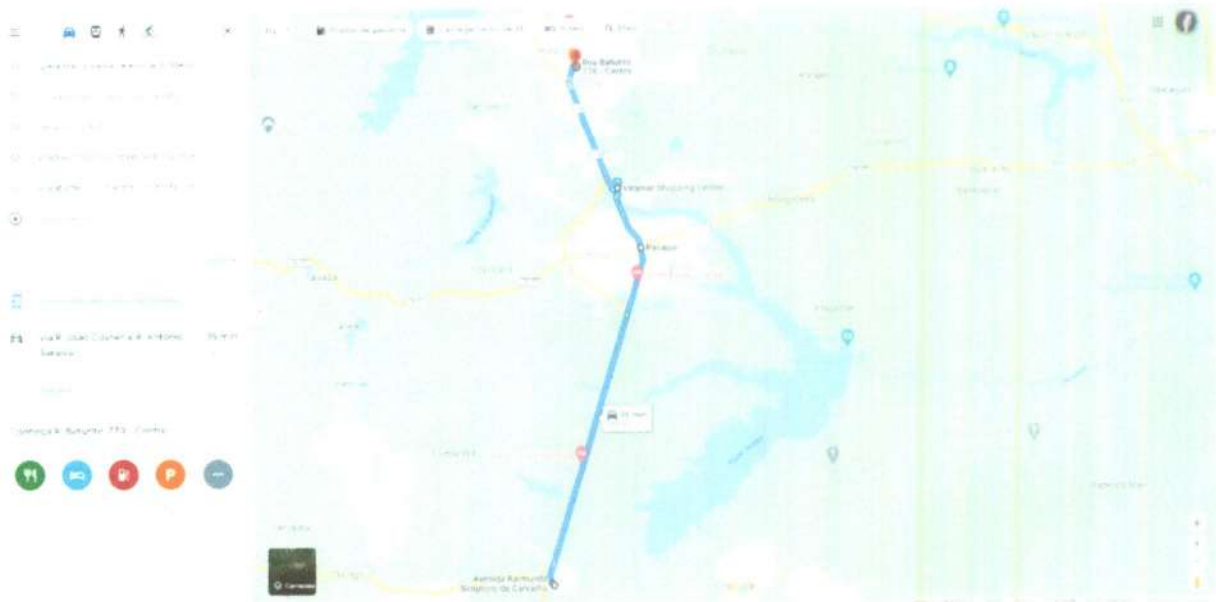

**ROTA 06 (SAIDA)**

<https://www.google.com.br/maps/dir/Igreja+Matriz+Santa+Teresinha+do+Menino+Jesus+Chorozinho/Av+Raimundo+Simpf%C3%ADcio+de+Carvalho+Chorozinho+CE+62875-000/Pacajus+CE+Virmar+Shopping+Center+Rua+Expedito+Chaves+Cavalcante+Pacajus+CE/R+Baturit%C3%A9,+770+Centro+Horizonte+CE,+62884-000/@-4.1958073,-38.4777945,12.5z/data=!4m3!4m3!1m1!1s0x7b8cf4560d027030x:efaf3e81f735165e12m2!1d-38.4973644!2d-4.3006609!1m5!1m1!1s0x7b8cf45057e96430x:af4e74ff1fb8097e12m2!1d-38.498186!2d-4.3001517!1m5!1m1!1s0x7b8b9ed6a1b90890x:5bef6a343064861!2m2!1d-38.4637749!2d-4.1733126!1m5!1m1!1s0x7b8bd85cfe34710x:f77773da932cf12b!2m2!1d-38.4725494!2d-4.1509372!1m5!1m1!1s0x7b8b008f34ca1ed0x:f99826abb8eb1c27d!2m2!1d-38.4880095!2d-4.1047379!3e0>

**ROTA 07 (SAIDA)**

<https://www.google.com.br/maps/dir/Igreja+Matriz+Santa+Teresinha+do+Menino+Jesus+-+Chorozinho/Av+Ramundo+Simplicio+de+Carvalho+-+Chorozinho+CE+62875-000/Pacajus,+CE/Viramar+Shopping+Center+-+Rua+Exedito+Chaves+Cavalcante+-+Pacajus,+CE/R+Baturit%C3%A9,+770+-+Centro,+Horizonte+-+CE,+62884-000/@-4.1958073,-38.477945,12.5z/data=!4m3!4m3!1m5!1m1!1s0x7b8cf4560d027030xafa74ff1fb8097e12m2!1d-38.49818612d-4.30015371m5!1m1!1s0x7b8b9ed6a1b990890x5b6fa3430648612m2!1d-38.463774912d-4.30066091m5!1m1!1s0x7b8cf45057e96430xaf4e74ff1fb8097e12m2!1d-38.49818612d-4.30015371m5!1m1!1s0x7b8b00f34ca1ed0x5f99826ab8eb3c27d12m2!1d-38.488009512d-4.104737913e0>