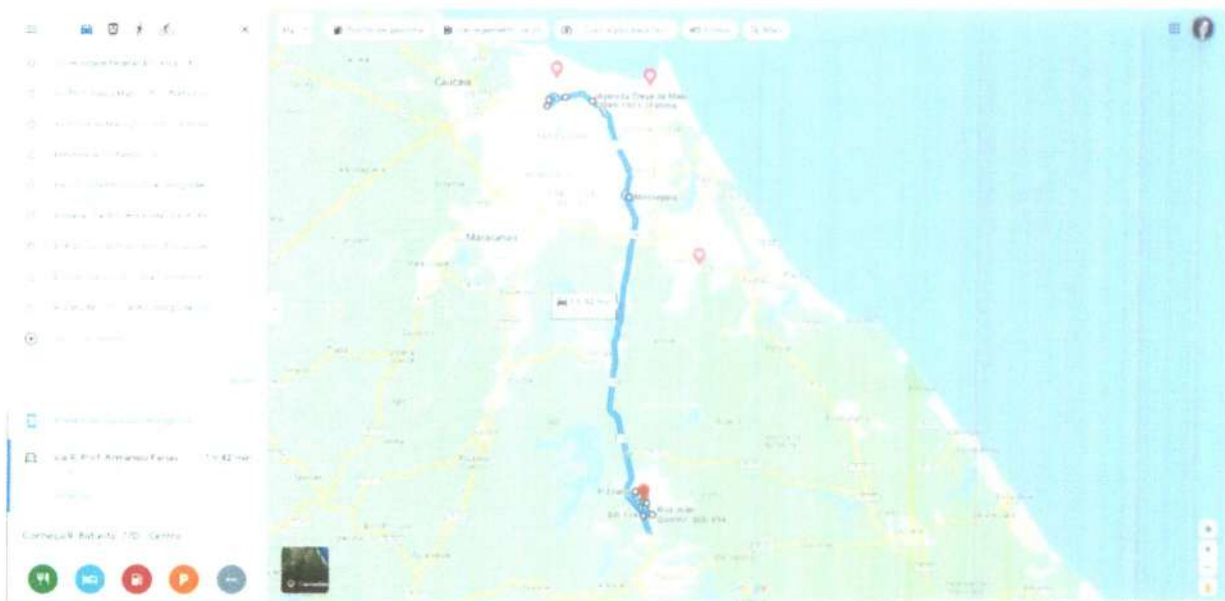

ROTA 22 (RETORNO)

<https://www.google.com.br/maps/dir/Universidade+Federal+do+Cear%C3%A1+(UFEC)+-+Campus+do+Pici/Avenida+Professor+Abreu+Matos/-3.7441543,-38.5354392/Messejana,+Fortaleza+-+CE/-4.1172896,-38.4881924/4.0958532,-38.4956135/4.1056258,-38.4851674/4.1162101,-38.4797841/R.+Baturit%C3%A9,+770+-+Centro/@-3.931665,-38.5105462,11.25z/data=!4m60!1m5!1m1!1s0x7c7497d5a2320e5.0xca6930b6dece0362!2m2!1d-38.5766456!2d-3.7484821!1m15!1m1!1s0x7c7497d5a2320e5.0x27ac6550bad1d1a8!3m4!1m2!1d-38.574794!2d-3.7428633!3m4!1m2!1d-38.568013!2d-3.740193!3s0x7c7497d4b1c6ea1.0xd49efeb8d2ab8a!3m4!1m2!1d-38.5596707!2d-3.7405388!3s0x7c7497acc7d83f3.0x25b6d3bbf19415fe!1m0!1m5!1m1!1s0x7c74fe198d159a1.0xe06734a7b186395f!2m2!1d-38.5017973!2d-3.8312878!1m0!1m5!3m4!1m2!1d-38.4867976!2d-4.0941422!3s0x7b8baffb4a63a03.0x9dea505ba365163a!1m0!1m1!1s0x7c7497d5a2320e5.0xca6930b6dece0362!2d-4.1158199!3s0x7b8b0755f07df8d.0xd99ae66972d675c!3m4!1m2!1d-38.487777!2d-4.1104755!3s0x7b8b0097fcb8dfb.0xef99f8ea9b0c4475!3m4!1m2!1d-38.4915665!2d-4.1044637!3s0x7b8b0065a694e5.0x27ac6550bad1d1a8!3m4!1m2!1d-38.4938874!2d-4.1030293!3s0x7b8b0056238d5a9.0x19b460829bc6bb5d!3m4!1m2!1d-38.4963946!2d-4.0919459!3s0x7b8bafec337284d97.0x7132972efd516ca0!1m0!1m1!1s0x7c7497d5a2320e5.0xca6930b6dece0362!2m2!1d-38.5766456!2d-3.7484821!3e0>