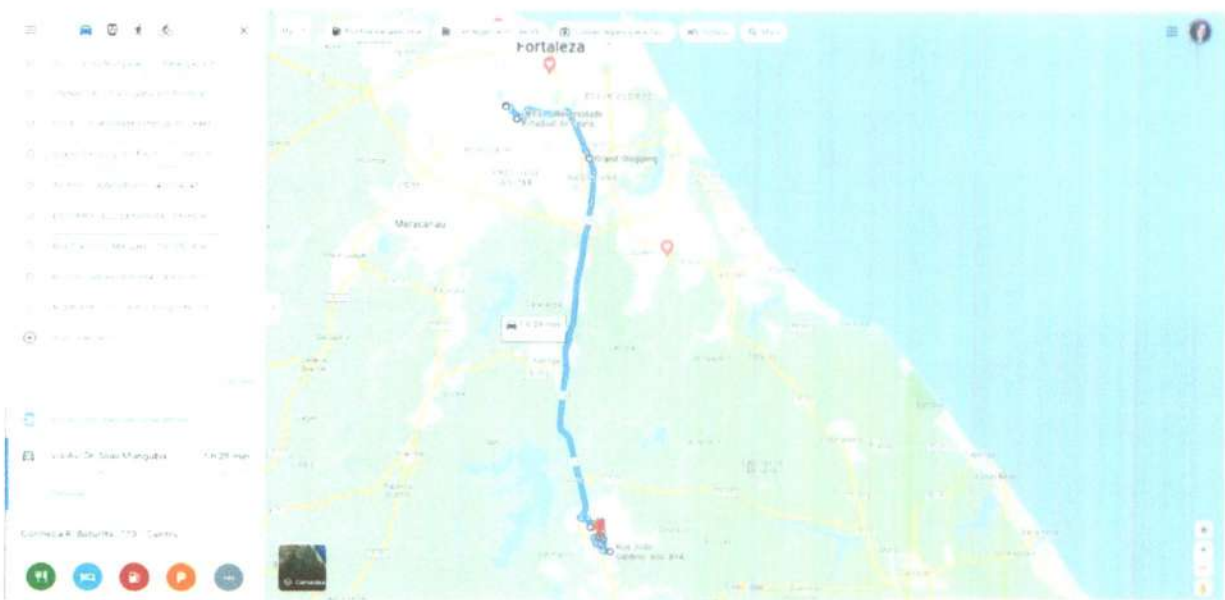

ROTA 29 (RETORNO)

<https://www.google.com.br/maps/dir/-3.7782051,-38.5614088/UNINASSAU+%7C+Parangaba/Uece+-+Universidade+Estadual+do+Cear%C3%A1+campus+Itaperi/Grand+Shopping/-4.0971997,-38.4952629/Escola+Maria+Luiza+Barbosa+Chaves/-4.1064269,-38.4851415/-4.1162101,-38.4797841/R.+Batur%C3%A9,+770+-+Centro/@-3.9320215,-38.4760607,11.5z/data=!4m5!1m0!1m1!1s0x7c74ea387a4ca110xa708864ee983167c12m2!1d:-38.5617792!2d:-3.7772636!1m1!1s0x7c74e941a80729d0x435522e281ee9632!2m2!1d:-38.5532076!2d:-3.7879583!1m1!1s0x7c74fed230c82810x84db37ebc68f3a7d2m2!1d:-38.4973158!2d:-3.8180754!1m1!1s0x7c74e941a80729d0x435522e281ee9632!2m2!1d:-38.4932164!3s0x7b8affe8d4019830x6228f1fe01f218a1!1m1!1s0x7b8affe7cad8df0c9a1b9f13ed7bbe26!2m2!1d:-38.4864667!2d:-4.0942064!1m0!1m1!1s1513m4!1m2!1d:-38.4862714!2d:-4.1157448!3s0x7b8b0751425a5050x822e7c6870298342!3m4!1m2!1d:-38.4878259!2d:-4.1104762!3s0x7b8b0097fcb8dfb0xe99f8ea9b0c4475!3m4!1m2!1d:-38.4931151!2d:-4.1050355!3s0x7b8b00fabcd0d4cd0x24d5f4be8f321fa!1m1!1s0x7b8b008f34ca1ed0xf99826ab8eb3c27d2m2!1d:-38.4880095!2d:-4.1047379!3e0>