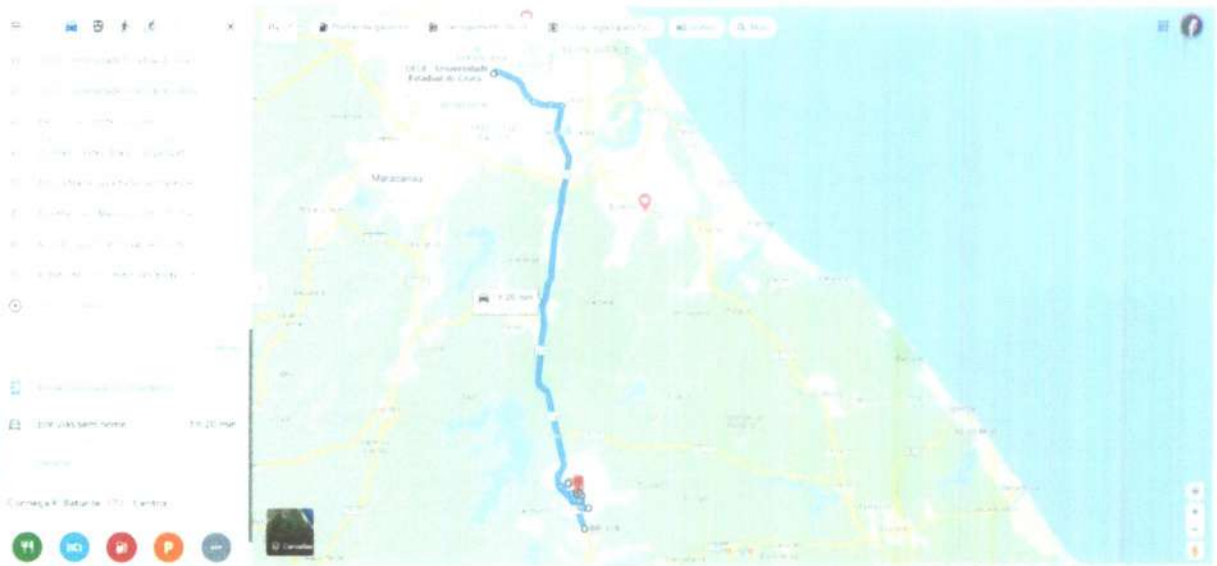

ROTA 26 (RETORNO)

<https://www.google.com.br/maps/dir/UECE+-+Universidade+Estadual+do+Cear%C3%A1+campus+Itaperi/UECE+-+Universidade+Estadual+do+Cear%C3%A1+campus+Itaperi/-4.131858,-38.4829413,-4.0971997,-38.4952629/Escola+Maria+Luiza+Barbosa+Chaves/-4.1064269,-38.4851415/-4.1162101,-38.4797841/R+Baturit%C3%A9+770+-+Centro/@-3.9506532,-38.4678054,11.5z/data=!4m5!1m5!1m1!1s0x7c74e941a80729d0x435522e281ee963212m2!1d:38.553207612d-3.787958313e0!1m1!1s0x7c74e941a80729d0x435522e281ee963212m2!1d:38.553207612d-3.787958313e0!1m5!1m4!1m2!1d:38.487199412d-4.094204513d-0x7b8affb463a030x9dea505ba365163a1m5!1m1!1s0x7b8affc7cad8df0x9a1b9f13ed7bbe2612m2!1d:38.486646712d-4.094206411m0!1m15!1m4!1m2!1d:38.486271412d-4.115744813d-0x7b8b0751425a5050x822e7c6870298342!1m4!1m2!1d:38.487825912d-4.110476213d-0x7b8b0097fcb8df0x6f998ea9b0c447513m4!1m2!1d:38.493115112d-4.105035513d-0x7b8b00fabc0dca2d42d5ff4be8f321fa1m5!1m1!1s0x7b8b00f34ca1ed0x9f9826ab8eb3c27d12m2!1d:38.488009512d-4.104737913e0>