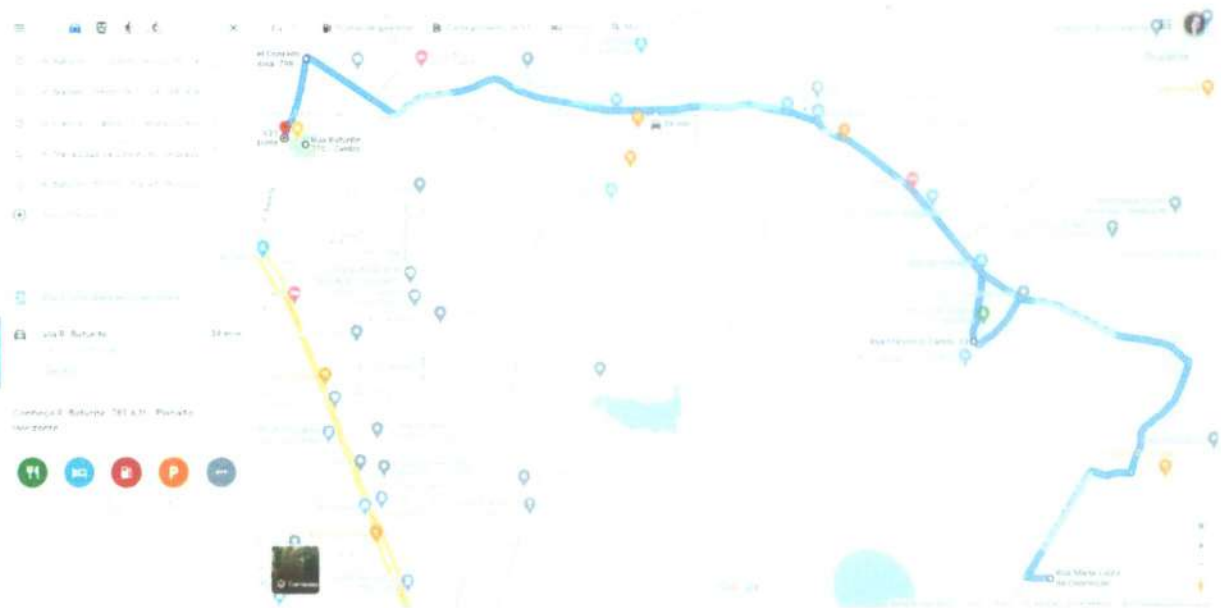

ROTA 09 (RETORNO)

<https://www.google.com.br/maps/dir/R.+Batutê%3%A9,+770+-+Centro,+Horizonte+-+CE,+62884-000/4.0990478,38.4879611/4.1179309,38.4431049/4.1337481,38.4380279/4.1042995,-38.4894012/@-4.1156265,-38.4675788,15z/data=!4m2!4m2!1m5!1m1!1s0x7b8b008f34ca1ed0:f99826ab8eb3c27d12m2!1d-38.4880095!2d-4.1047379!1m0!1m5!3m4!1m2!1d-38.4428312d-4.1180925!3s0x7b8bae1e2a5d7d10xac332d4811e0c366!1m5!3m4!1m2!1d-38.4879189!2d-4.0988977!3s0x7b8b0013cc91ba30x9dff137af0a712be!1m0!3e0>