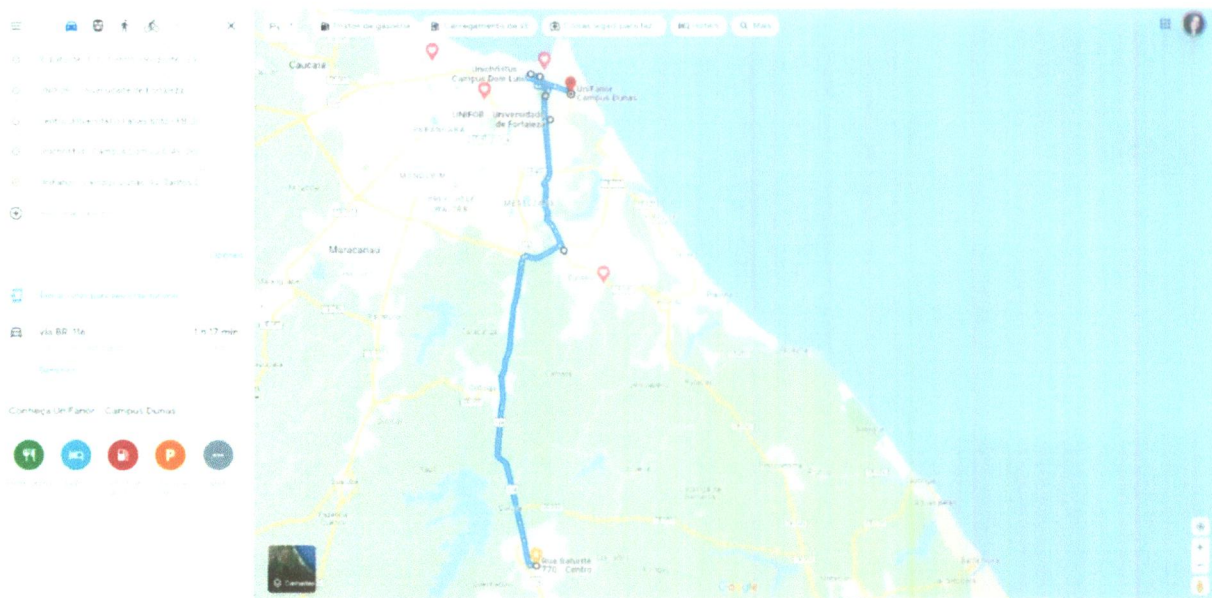

ROTA 35 (SAIDA)

<https://www.google.com.br/maps/dir/R.+Baturit%C3%A9,+770+-+Centro/UNIFOR+-+Universidade+de+Fortaleza/Centro+Universit%C3%A1rio+Farias+Brito+-+FB+UNI/Unichristus+-+Campus+Dom+Lu%C3%ADs+-+Avenida+Dom+Lu%C3%ADs+-+Meireles,+Fortaleza+-+CE/Unifor+-+Campus+Dunas/@-3.90946,-4.104327,11.5z/data=!4m5!1m2!1m1!1s0x7b8b008f34ca1ed0x99826ab8eb3c27d12m2!1d-38.488009512d-4.104737913m4!1m2!1d-38.491187612d-4.104325913s0x7b8b0065a694e5.0x27ac6550bad1d1a813m4!1m2!1d-38.494982912d-4.099808513s0x7b8b004b73f99c9.0xbd59a25be76a00e013m4!1m2!1d-38.478253612d-3.868245313s0x7c75a7d0ed99b1.0x3faf9e243cb4839113m4!1m2!1d-38.468100412d-3.867647913s0x7c75a8a0ea545a1.0x9d1480dfb340f811m10!1m11s0x7c745fe9c03245d.0xd435d5a6bfbbe412m2!1d-38.47806112d-3.768775313m4!1m2!1d-38.48179412d-3.750709913s0x7c74621a82d4767.0xf8cd2b3391215cb5!1m5!1m11s0x7c7488009fa3f5b.0x20e826bb1bb5e19412m2!1d-38.486522912d-3.736448611m5!1m11s0x7c7487d7865e59.0xfe7a1ed055e337f1!2m2!1d-38.49319212d-3.734282811m5!1m11s0x7c74647389b6eb7.0xd64299abd3fd529812m2!1d-38.462624512d-3.749180513e0>