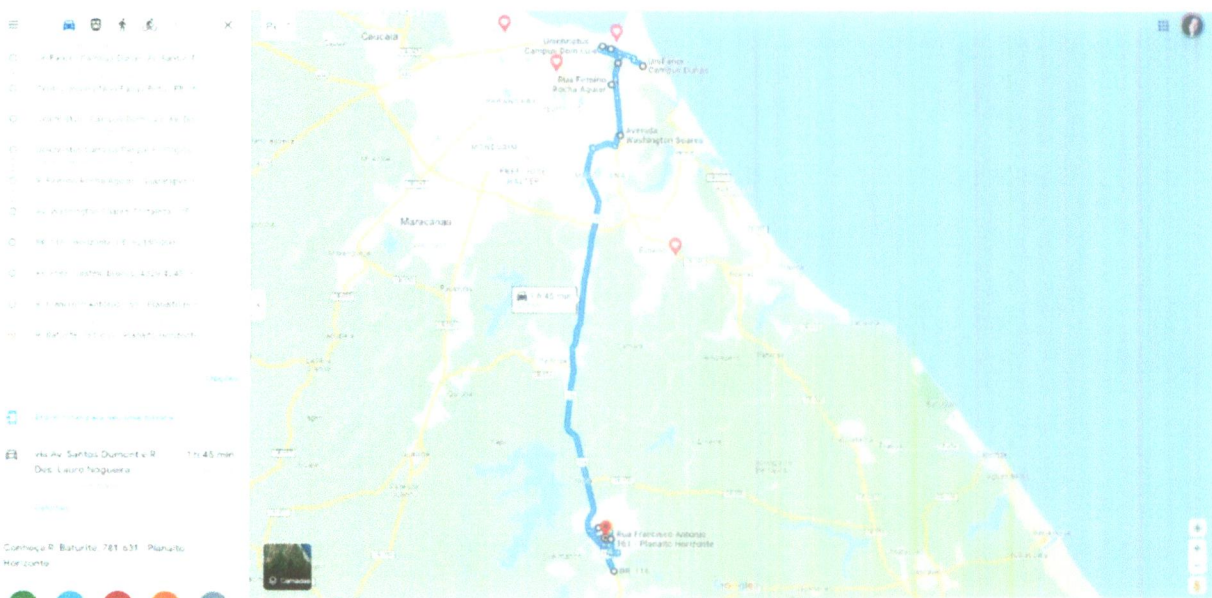

ROTA 35 (RETORNO)

<https://www.google.com.br/maps/dir/Unifor+-+Campus+Dunas/Centro+Universit%C3%A1rio+Farias+Brito+-+FB+UNI/Unichristus+-+Campus+Dom+Lu%C3%ADs/Unichristus+-+Campus+Parque+Ecol%C3%B3gico/R.+Firmino+Rocha+Aguiar+-+Guararapes,+Fortaleza+-+CE,+60810-270/Av.+Washington+Soares+-+Edson+Queiroz,+Fortaleza+-+CE/-4.1308124,-38.4828068/4.0973332,-38.4952384/-4.1056266,-38.4851585/4.1046891,-38.4895262/@-3.9302852,-38.4911157,11.5z/data=!4m6!1m5!1m11s0x7c74647389b6eb7.0xd64299abd3fd529812m2!1d-38.462624512d-3.749180511m5!1m11s0x7c7488009fa3f5b.0x20e826bb1bb5e19412m2!1d-38.486522912d-3.736448611m10!1m11s0x7c7487d7865e59.0xfe7a1ed055e337f1!2m2!1d-38.49319212d-3.734282813m4!1m2!1d-38.481497112d-3.746604713s0x7c74626f78764a3.0x4f4f804d4b7eb1!1m5!1m11s0x7c74626fb309f71.0x5f351db2806b44512m2!1d-38.481308712d-3.747001211m5!1m11s0x7c7460259b27a35.0x1e27ee97732553912m2!1d-38.486318912d-3.763390611m5!1m11s0x7c7458009e4fc31.0x131f6519b8d185712m2!1d-38.479486812d-3.801954711m0!1m1m15!3m4!1m2!1d-38.48102312d-4.116465513s0x7b8ba9fa359f401.0x45c0b46bfa44937713m4!1m2!1d-38.486843812d-4.112489613s0x7b8b00afdf7b64d.0x9e7f1d0d9d4e25fa13m4!1m2!1d-38.492930412d-4.10496713s0x7b8b0065a694e5.0x27ac6550bad1d1a911m0!3e0>